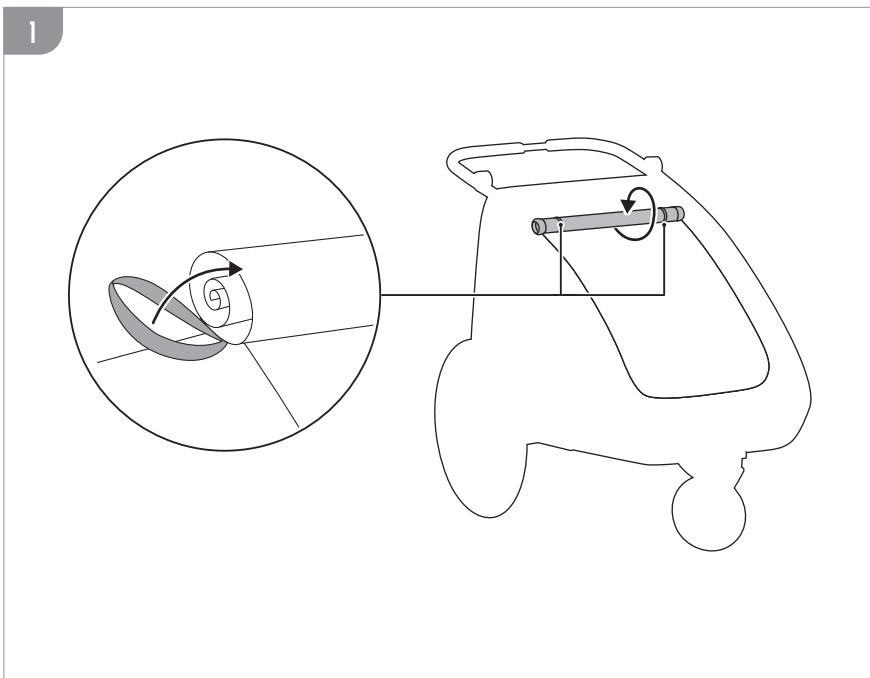

# OPTIONS

DRYK DUO / DRYK DUO PLUS

page 8

BIKE N WALK DUO

page 13

3

**Hauck GmbH & Co. KG**  
Frohnlaicher Str. 8  
96242 Sonnefeld  
Germany

phone: +49 (0)9562 9860  
mail: [info@hauck.de](mailto:info@hauck.de)  
web: [www.hauck.de](http://www.hauck.de)