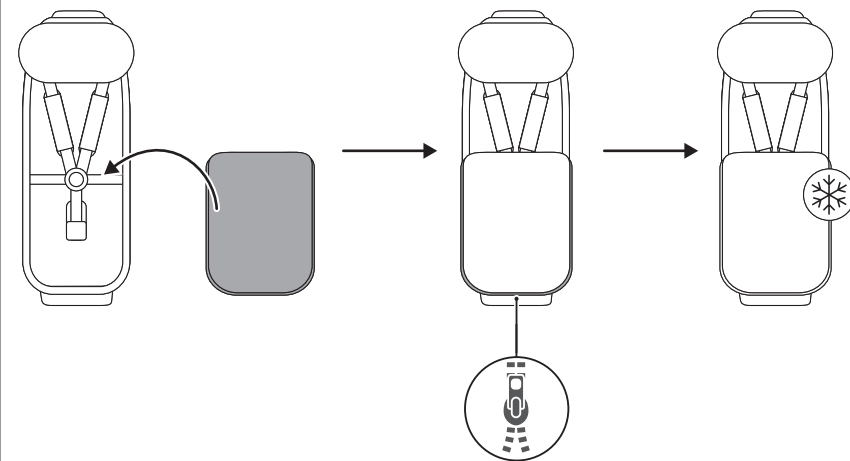

# OPTIONS

DRYK DUO / DRYK DUO PLUS

page 8

BIKE N WALK DUO

page 13

3

**Hauck GmbH & Co. KG**  
Frohnlaicher Str. 8  
96242 Sonnefeld  
Germany

phone: +49 (0)9562 9860  
mail: [info@hauck.de](mailto:info@hauck.de)  
web: [www.hauck.de](http://www.hauck.de)