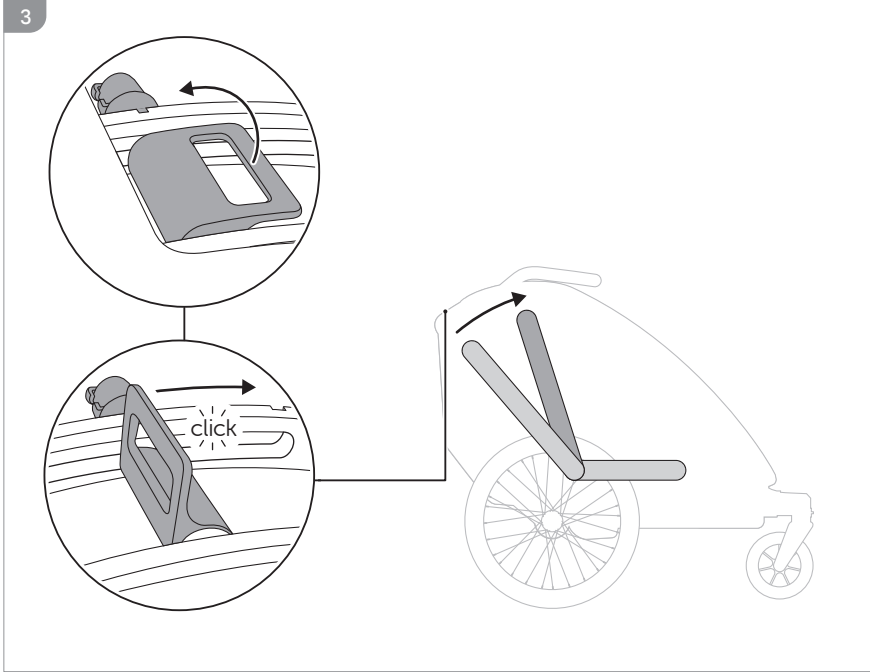

# OPTIONS

DRYK DUO / DRYK DUO PLUS

page 8

BIKE N WALK DUO

page 13

3

**Hauck GmbH & Co. KG**  
Frohnlaicher Str. 8  
96242 Sonnefeld  
Germany

phone: +49 (0)9562 9860  
mail: [info@hauck.de](mailto:info@hauck.de)  
web: [www.hauck.de](http://www.hauck.de)