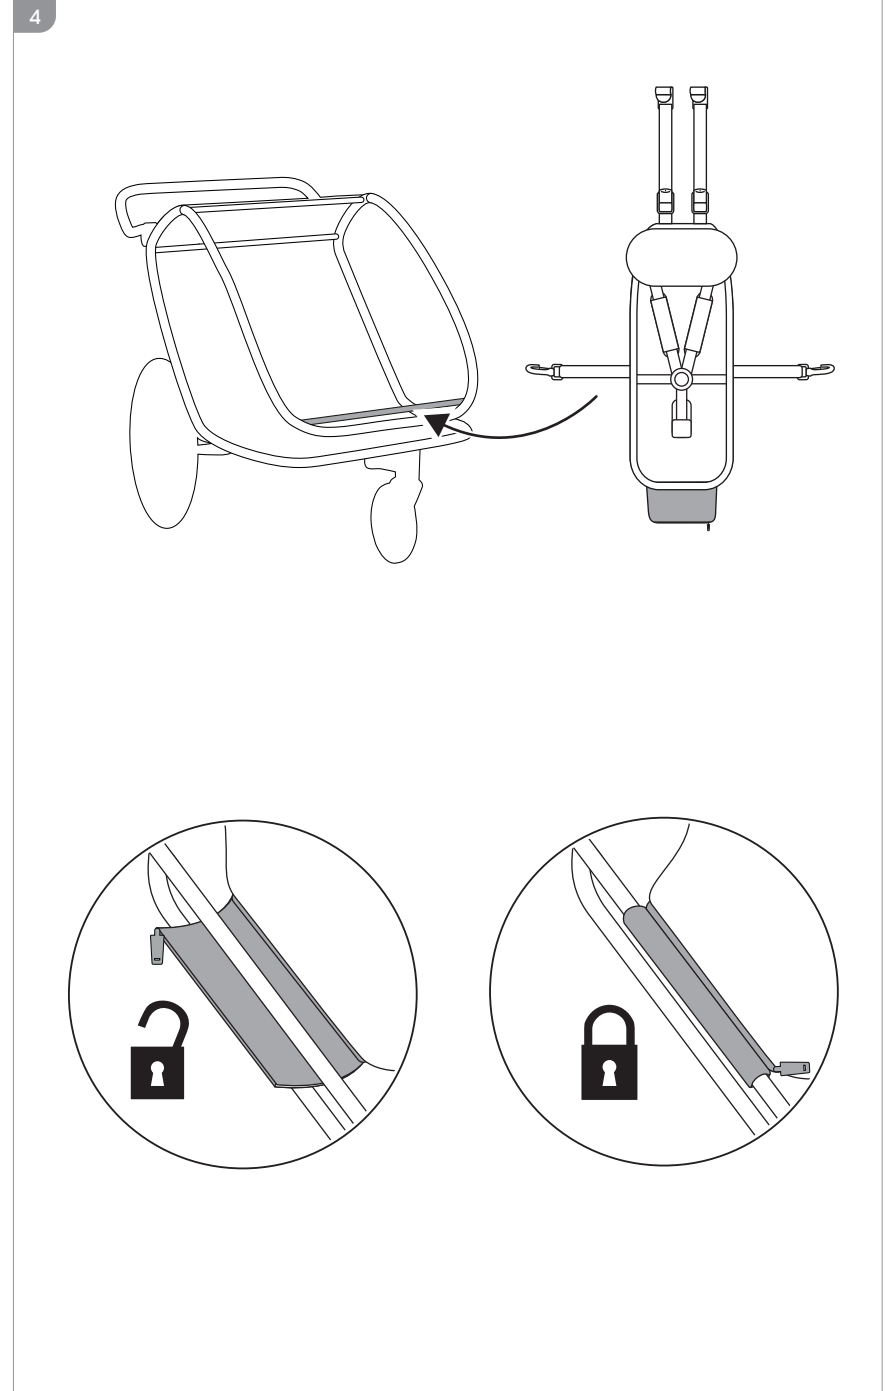

# OPTIONS

DRYK DUO / DRYK DUO PLUS

page 8

BIKE N WALK DUO

page 13

3

**Hauck GmbH & Co. KG**  
Frohnlaicher Str. 8  
96242 Sonnefeld  
Germany

phone: +49 (0)9562 9860  
mail: [info@hauck.de](mailto:info@hauck.de)  
web: [www.hauck.de](http://www.hauck.de)