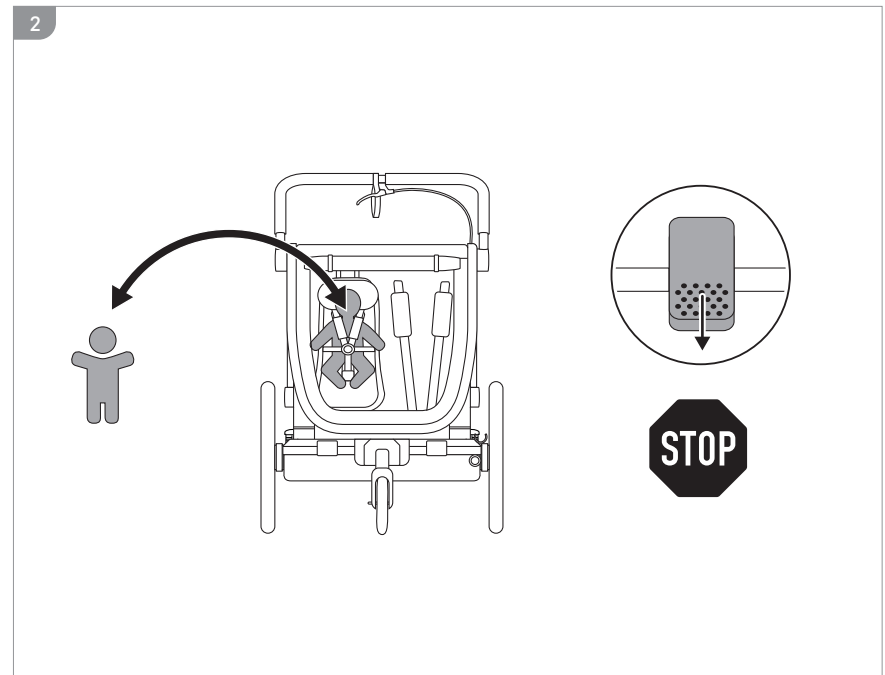

# OPTIONS

DRYK DUO / DRYK DUO PLUS

page 8

BIKE N WALK DUO

page 13

3

**Hauck GmbH & Co. KG**  
Frohnlaicher Str. 8  
96242 Sonnefeld  
Germany

phone: +49 (0)9562 9860  
mail: [info@hauck.de](mailto:info@hauck.de)  
web: [www.hauck.de](http://www.hauck.de)