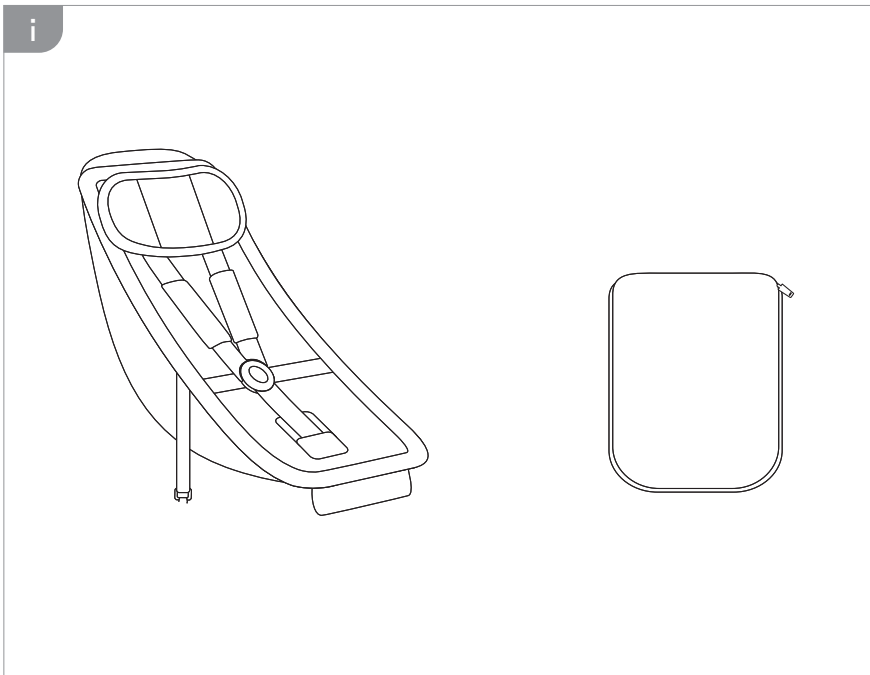

# OPTIONS

DRYK DUO / DRYK DUO PLUS

page 8

BIKE N WALK DUO

page 13

3

**Hauck GmbH & Co. KG**  
Frohnlaicher Str. 8  
96242 Sonnefeld  
Germany

phone: +49 (0)9562 9860  
mail: [info@hauck.de](mailto:info@hauck.de)  
web: [www.hauck.de](http://www.hauck.de)