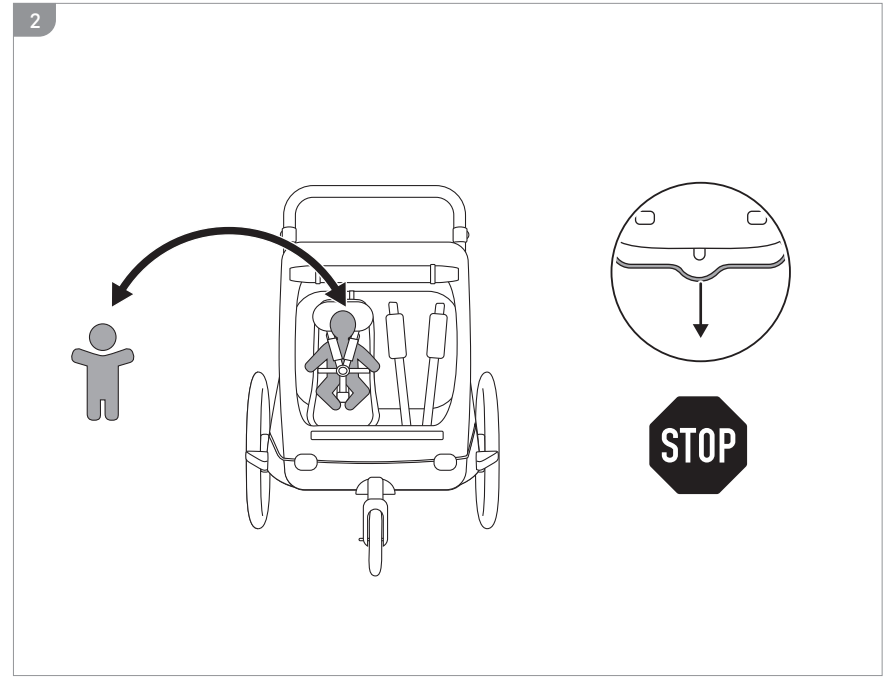

# OPTIONS

DRYK DUO / DRYK DUO PLUS

page 8

BIKE N WALK DUO

page 13

3

**Hauck GmbH & Co. KG**  
Frohnlaicher Str. 8  
96242 Sonnefeld  
Germany

phone: +49 (0)9562 9860  
mail: [info@hauck.de](mailto:info@hauck.de)  
web: [www.hauck.de](http://www.hauck.de)