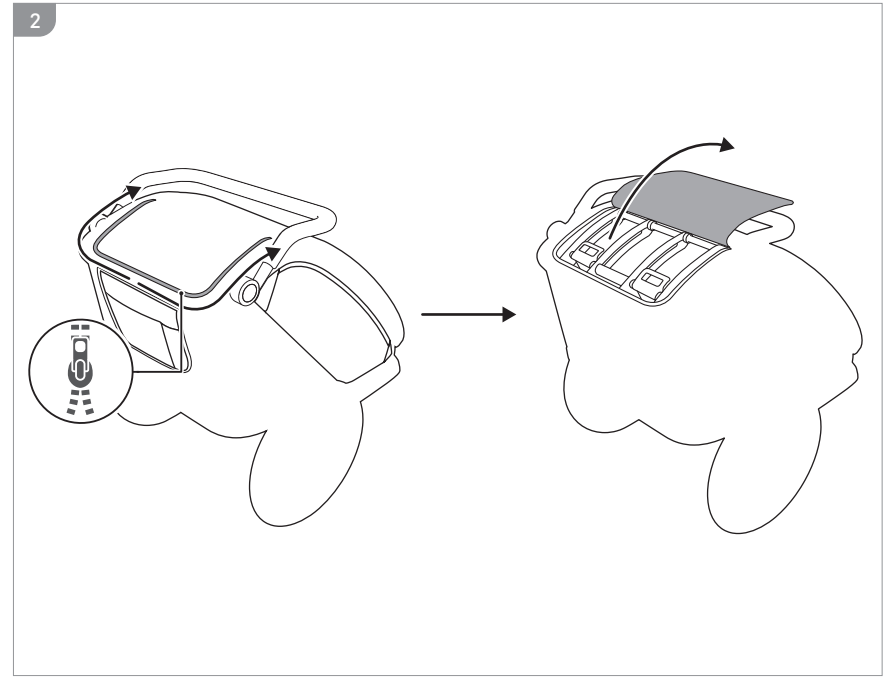

# OPTIONS

DRYK DUO / DRYK DUO PLUS

page 8

BIKE N WALK DUO

page 13

3

**Hauck GmbH & Co. KG**  
Frohnlaicher Str. 8  
96242 Sonnefeld  
Germany

phone: +49 (0)9562 9860  
mail: [info@hauck.de](mailto:info@hauck.de)  
web: [www.hauck.de](http://www.hauck.de)