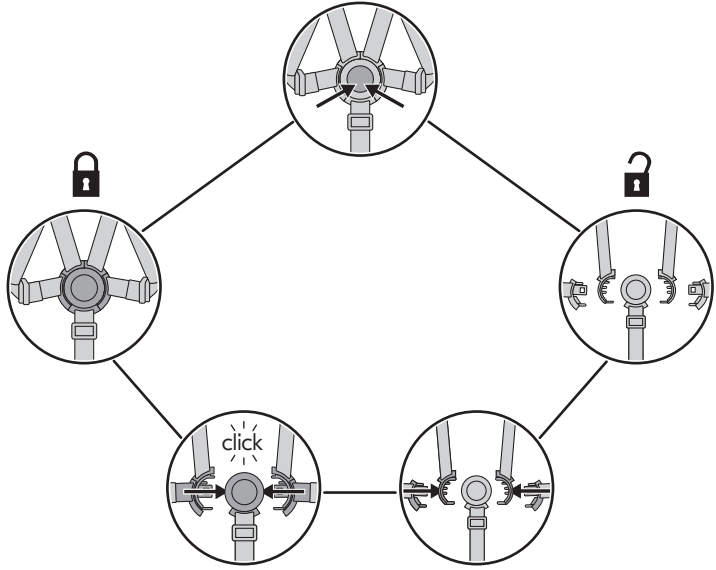

# OPTIONS

DRYK DUO / DRYK DUO PLUS

page 8

BIKE N WALK DUO

page 13

3

**Hauck GmbH & Co. KG**  
Frohnlaicher Str. 8  
96242 Sonnefeld  
Germany

phone: +49 (0)9562 9860  
mail: [info@hauck.de](mailto:info@hauck.de)  
web: [www.hauck.de](http://www.hauck.de)