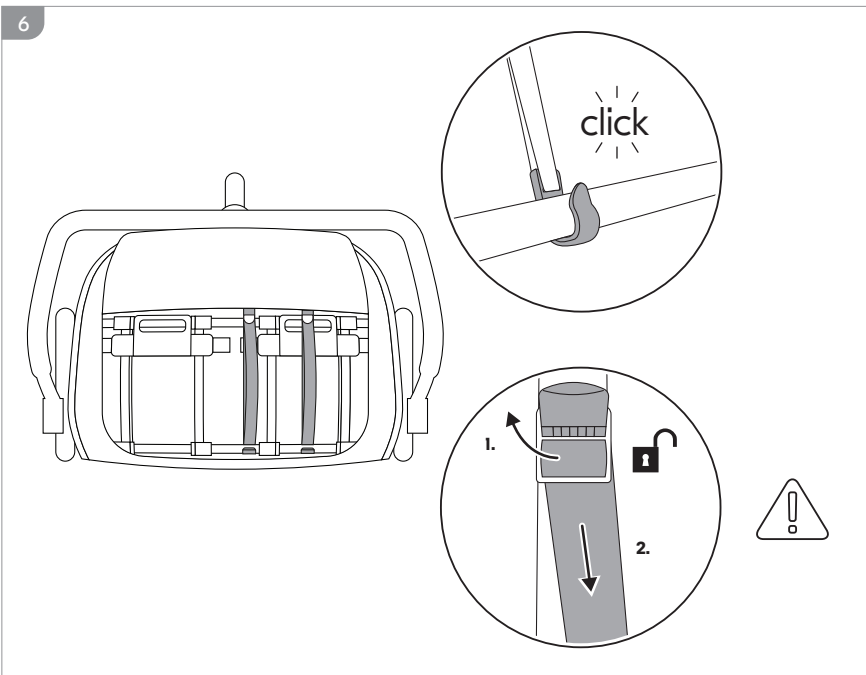

# OPTIONS

DRYK DUO / DRYK DUO PLUS

page 8

BIKE N WALK DUO

page 13

3

**Hauck GmbH & Co. KG**  
Frohnlaicher Str. 8  
96242 Sonnefeld  
Germany

phone: +49 (0)9562 9860  
mail: [info@hauck.de](mailto:info@hauck.de)  
web: [www.hauck.de](http://www.hauck.de)