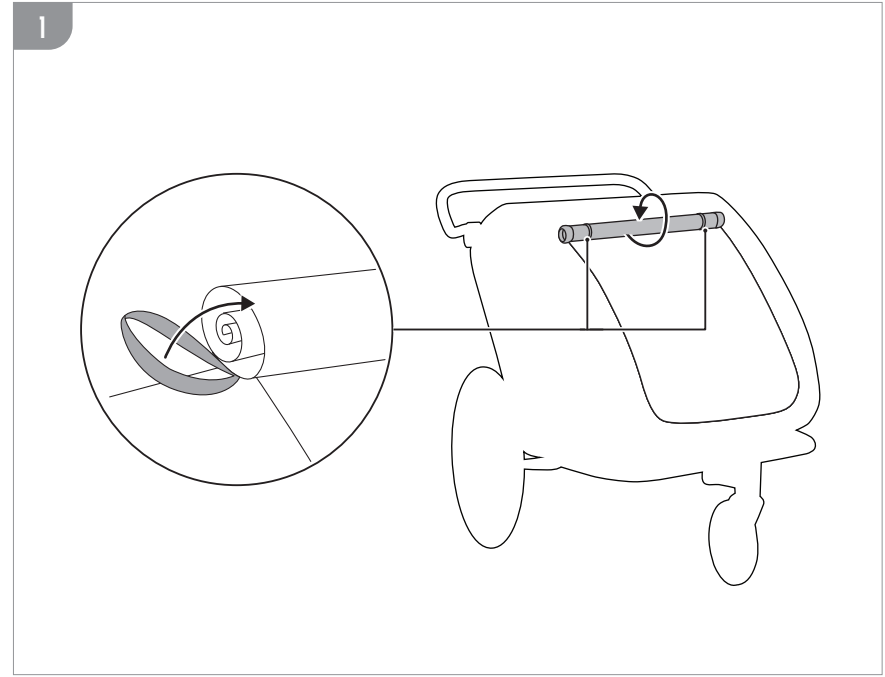

# OPTIONS

DRYK DUO / DRYK DUO PLUS

page 8

BIKE N WALK DUO

page 13

3

**Hauck GmbH & Co. KG**  
Frohnlaicher Str. 8  
96242 Sonnefeld  
Germany

phone: +49 (0)9562 9860  
mail: [info@hauck.de](mailto:info@hauck.de)  
web: [www.hauck.de](http://www.hauck.de)