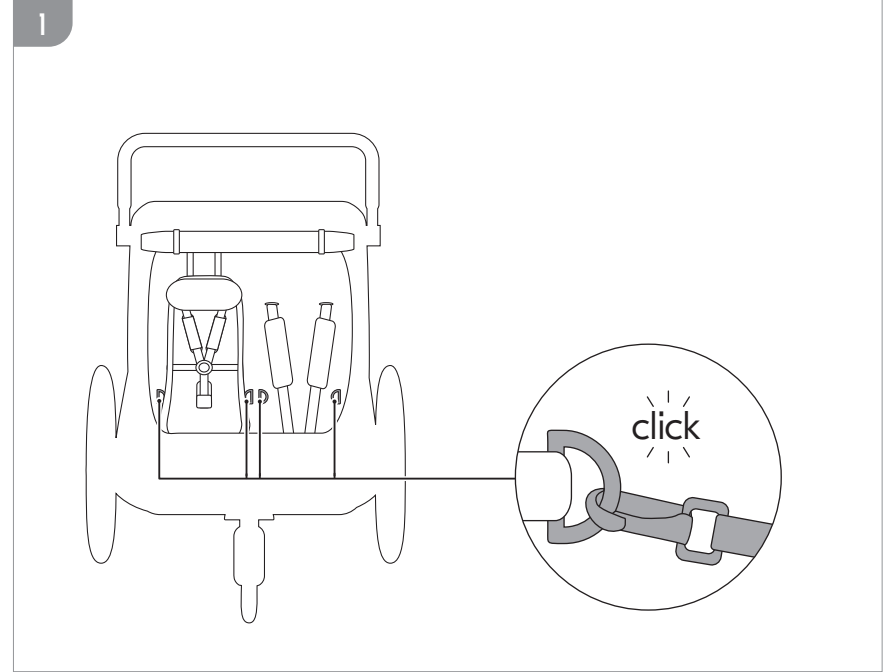

# OPTIONS

DRYK DUO / DRYK DUO PLUS

page 8

BIKE N WALK DUO

page 13

3

**Hauck GmbH & Co. KG**  
Frohnlaicher Str. 8  
96242 Sonnefeld  
Germany

phone: +49 (0)9562 9860  
mail: [info@hauck.de](mailto:info@hauck.de)  
web: [www.hauck.de](http://www.hauck.de)