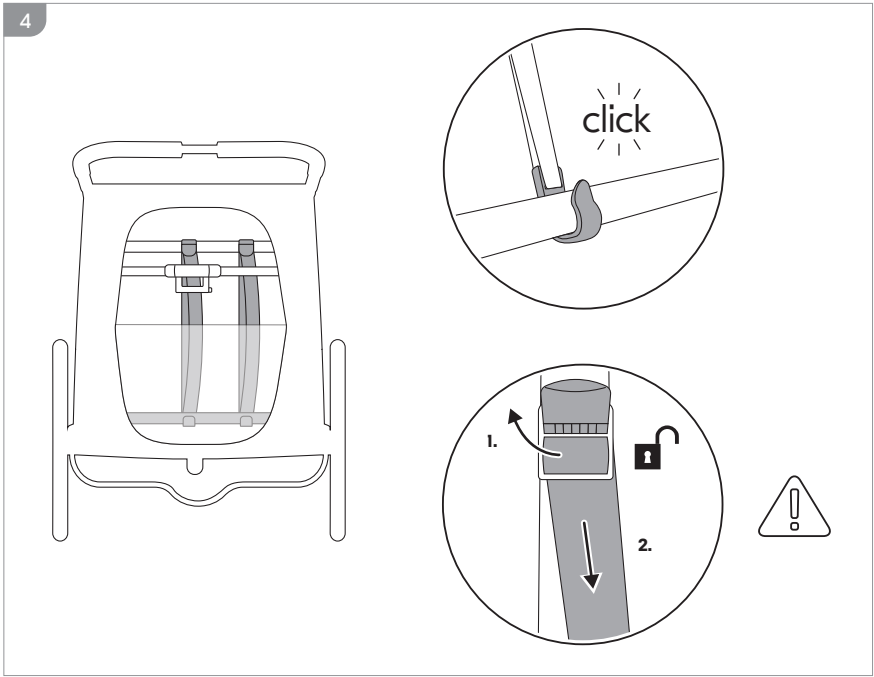

# OPTIONS

DRYK DUO / DRYK DUO PLUS

page 8

BIKE N WALK DUO

page 13

3

**Hauck GmbH & Co. KG**  
Frohnlaicher Str. 8  
96242 Sonnefeld  
Germany

phone: +49 (0)9562 9860  
mail: [info@hauck.de](mailto:info@hauck.de)  
web: [www.hauck.de](http://www.hauck.de)