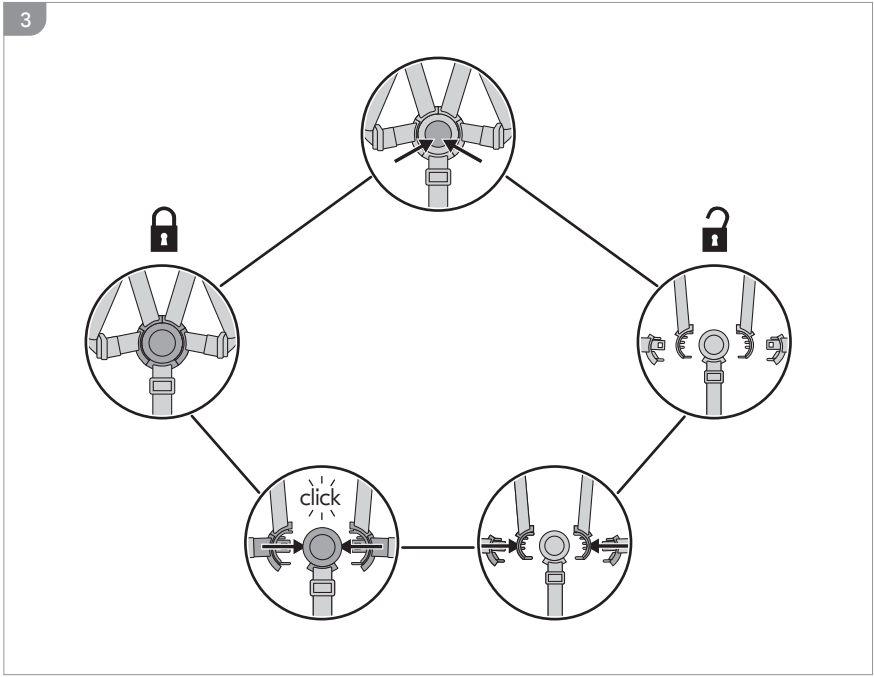

# OPTIONS

DRYK DUO / DRYK DUO PLUS

page 8

BIKE N WALK DUO

page 13

3

**Hauck GmbH & Co. KG**  
Frohnlaicher Str. 8  
96242 Sonnefeld  
Germany

phone: +49 (0)9562 9860  
mail: [info@hauck.de](mailto:info@hauck.de)  
web: [www.hauck.de](http://www.hauck.de)