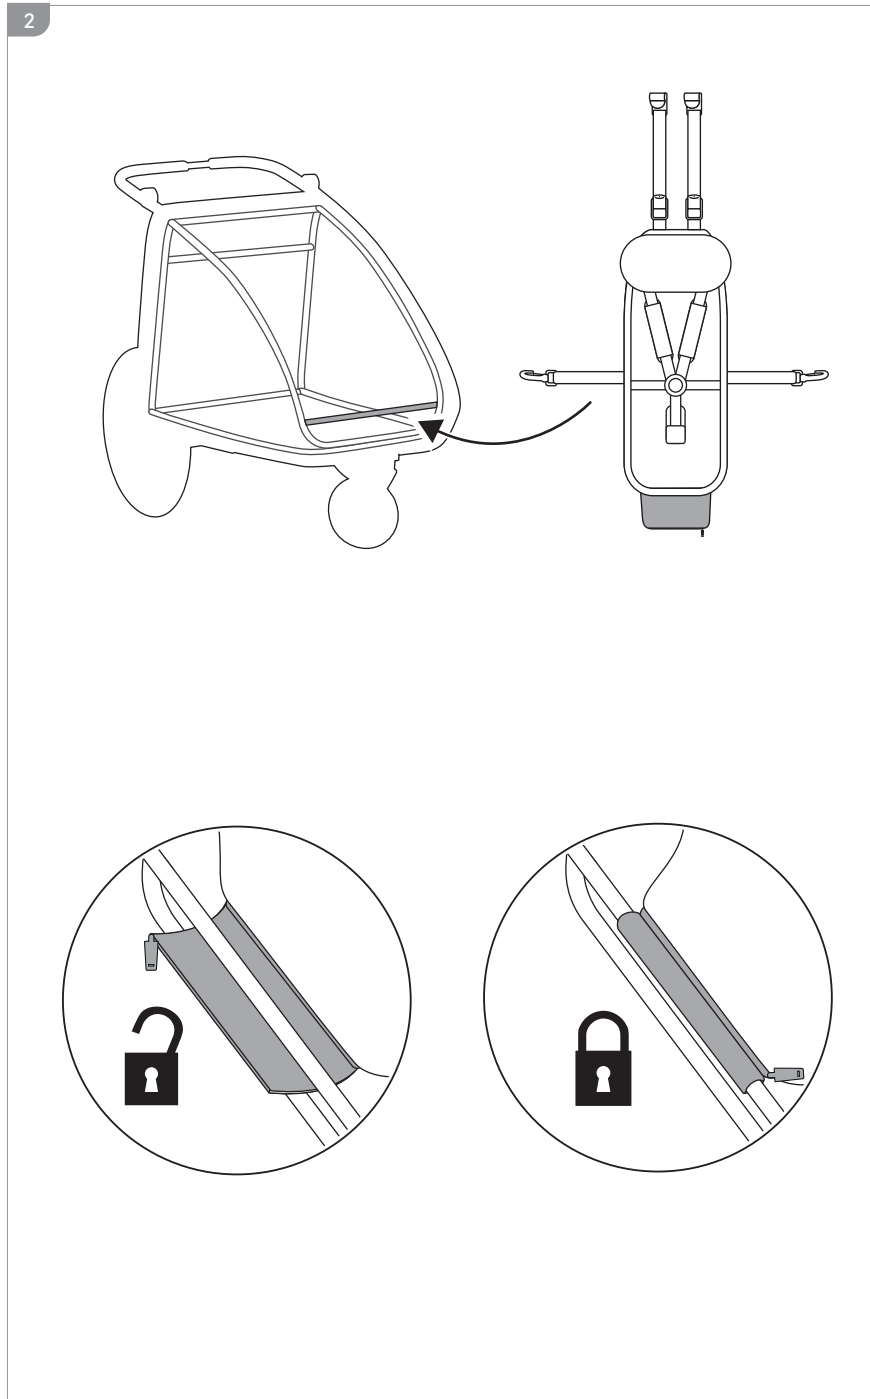

# OPTIONS

DRYK DUO / DRYK DUO PLUS

page 8

BIKE N WALK DUO

page 13

3

**Hauck GmbH & Co. KG**  
Frohnlaicher Str. 8  
96242 Sonnefeld  
Germany

phone: +49 (0)9562 9860  
mail: [info@hauck.de](mailto:info@hauck.de)  
web: [www.hauck.de](http://www.hauck.de)