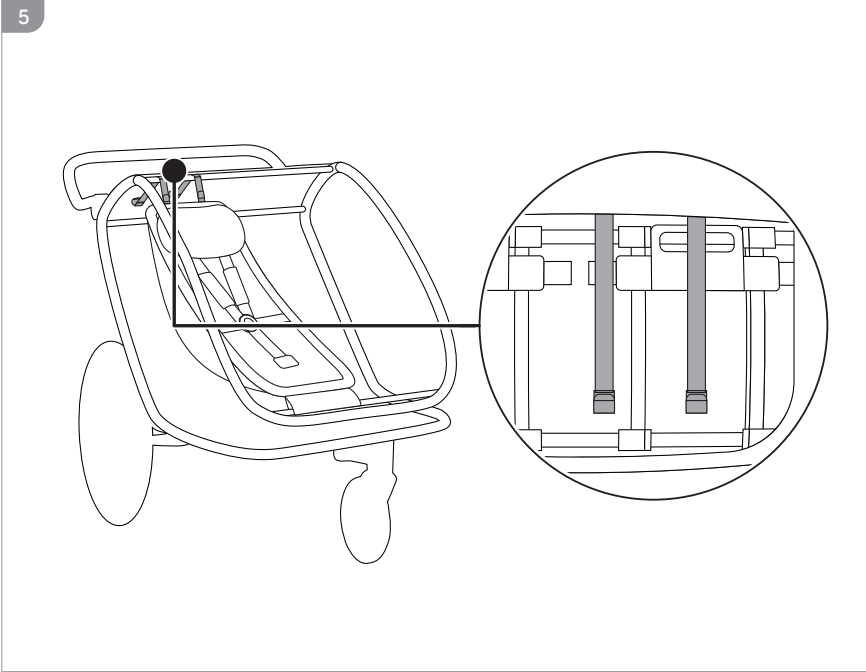

# OPTIONS

DRYK DUO / DRYK DUO PLUS

page 8

BIKE N WALK DUO

page 13

3

**Hauck GmbH & Co. KG**  
Frohnlaicher Str. 8  
96242 Sonnefeld  
Germany

phone: +49 (0)9562 9860  
mail: [info@hauck.de](mailto:info@hauck.de)  
web: [www.hauck.de](http://www.hauck.de)