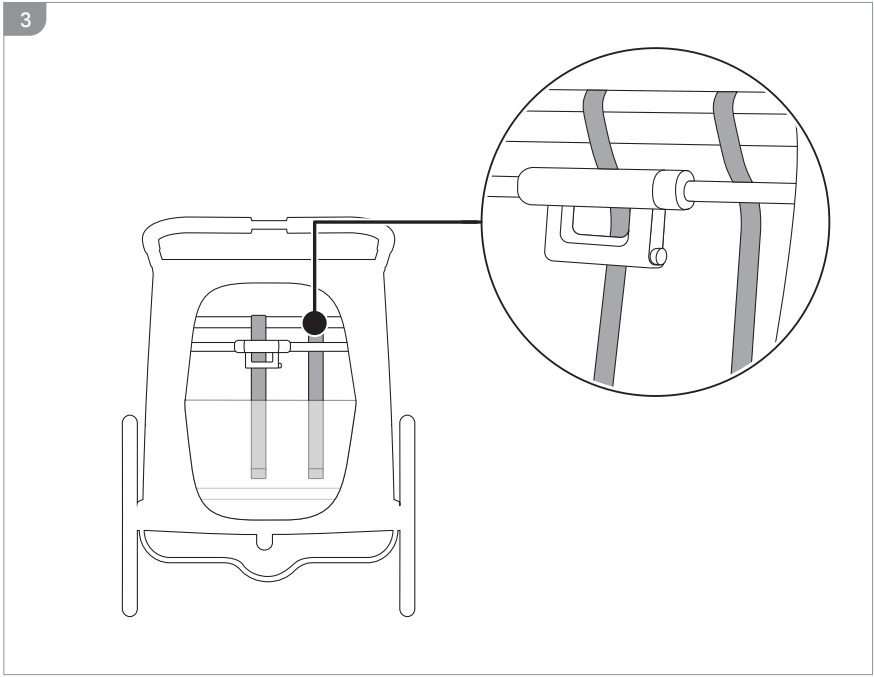

# OPTIONS

DRYK DUO / DRYK DUO PLUS

page 8

BIKE N WALK DUO

page 13

3

**Hauck GmbH & Co. KG**  
Frohnlaicher Str. 8  
96242 Sonnefeld  
Germany

phone: +49 (0)9562 9860  
mail: [info@hauck.de](mailto:info@hauck.de)  
web: [www.hauck.de](http://www.hauck.de)