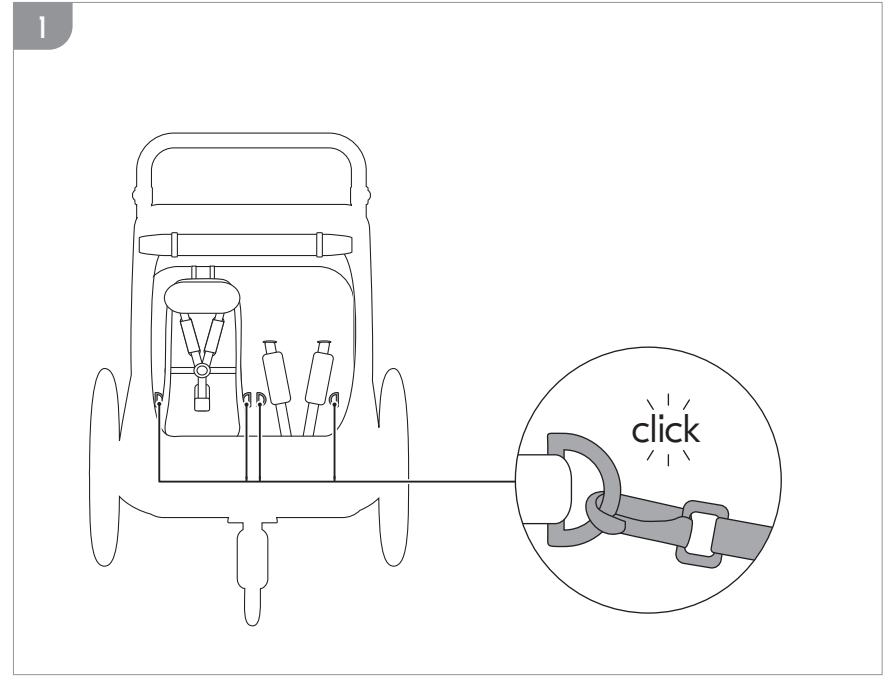

# OPTIONS

DRYK DUO / DRYK DUO PLUS

page 8

BIKE N WALK DUO

page 13

3

**Hauck GmbH & Co. KG**  
Frohnlaicher Str. 8  
96242 Sonnefeld  
Germany

phone: +49 (0)9562 9860  
mail: [info@hauck.de](mailto:info@hauck.de)  
web: [www.hauck.de](http://www.hauck.de)