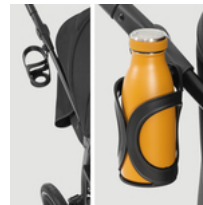

Whether large or small: the Rapid 3R pushchair adapts to you. The bendable handlebar adjusts to four positions, from 75 cm to 112 cm.

SAFELY STRAPPED IN WITH THE 5-POINT HARNESS

With the height-adjustable 5-point harness, your baby is securely strapped in at all times. And the removable bumper bars make getting in and out much easier.

EVERYTHING WITH YOU - AND READY TO HAND

Enjoy your cappuccino? With the practical cup holder on the pushchair, you have your drink ready to hand. Everything else you need fits in the extra large basket!

RAPID 3R

MANOEUVRABLE ALL-TERRAIN THREE-WHEEL PUSHCHAIR

Product Images

Lifestyle Images

Manoeuvrable all-terrain three-wheel pushchair

Three large rubber wheels – for almost any surface

The Rapid 3R pushchair with swivelling and lockable front wheel is easy to push and turn on almost any surface. The backrest adjusts for your child to lie back. This means they can sit or lie comfortably, even if when they are a little bigger (up to 22 kg).

Always well protected

The sun canopy protects your child (UPF 50+). It can also be extended with a zip. Through the mesh viewing window you can keep an eye on your child. They are safely strapped in at all times with the height-adjustable 5-point harness.