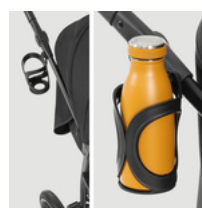

Whether large or small: the Rapid 3R pushchair adapts to you. The bendable handlebar adjusts to four positions, from 75 cm to 112 cm.

SAFELY STRAPPED IN WITH THE 5-POINT HARNESS

With the height-adjustable 5-point harness, your baby is securely strapped in at all times. And the removable bumper bars make getting in and out much easier.

EVERYTHING WITH YOU - AND READY TO HAND

Enjoy your cappuccino? With the practical cup holder on the pushchair, you have your drink ready to hand. Everything else you need fits in the extra large basket!

RAPID 3R

MANOEUVRABLE ALL-TERRAIN THREE-WHEEL PUSHCHAIR

Product Images

Lifestyle Images

Manoeuvrable all-terrain three-wheel pushchair

Three large rubber wheels – for almost any surface

The Rapid 3R pushchair with swivelling and lockable front wheel is easy to push and turn on almost any surface. The backrest adjusts for your child to lie back. This means they can sit or lie comfortably, even if when they are a little bigger (up to 22 kg).

Always well protected

The sun canopy protects your child (UPF 50+). It can also be extended with a zip. Through the mesh viewing window you can keep an eye on your child. They are safely strapped in at all times with the height-adjustable 5-point harness.