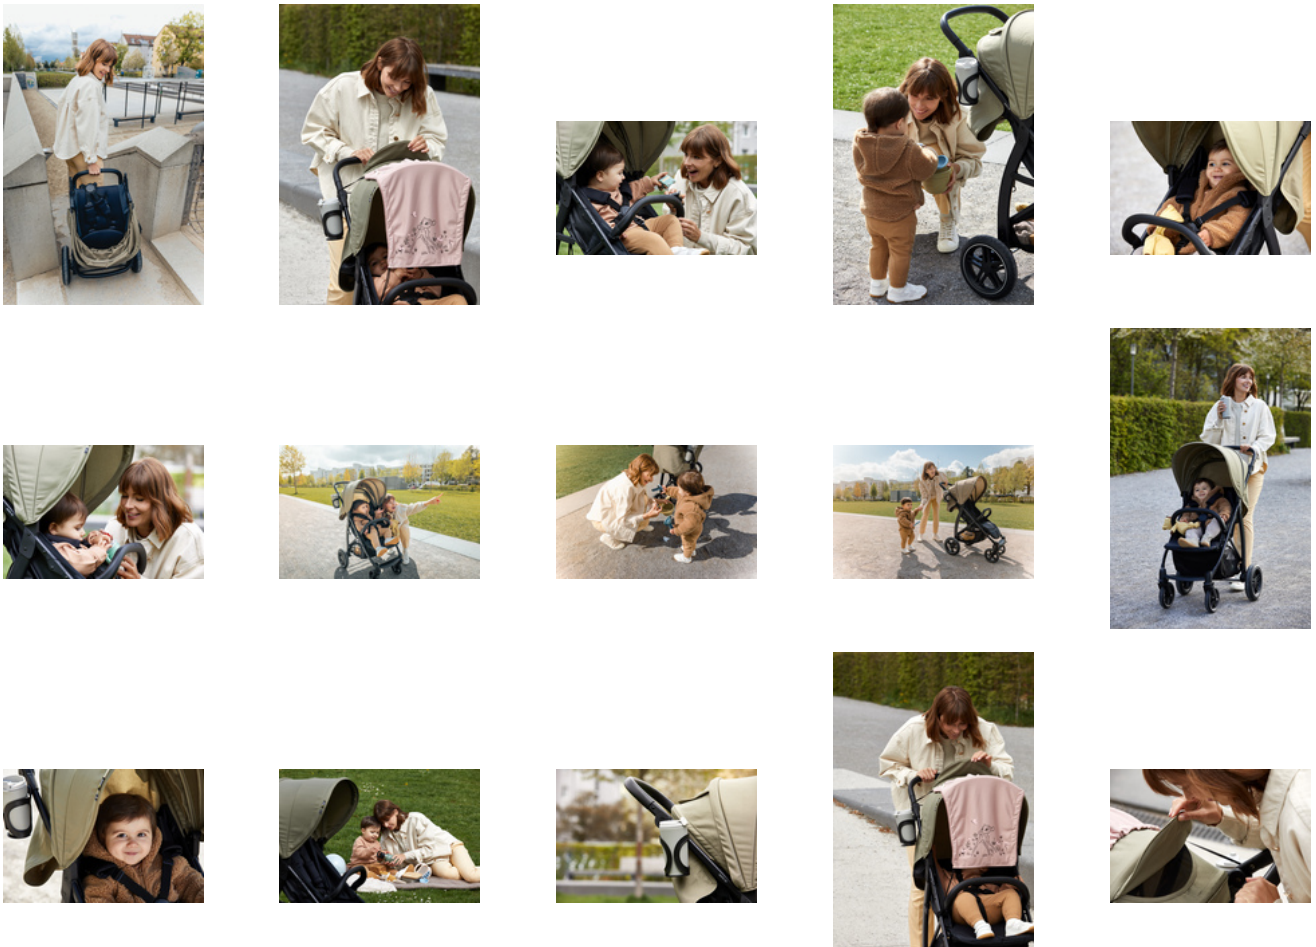

EASY FOLDING

COMPACT ONE-HAND FOLDING WITHIN SECONDS

The Rapid 4D is a light pushchair that folds away compactly with one hand. As a result, you can easily transport and stow away this all-rounder, while having one free hand for your child.

EASY-TO-CLEAN MATERIALS

The footrest's fabric and the safety bar's surface are made of durable and easy-care materials, making your Rapid 4D look well-maintained in no time despite muddy shoes and sticky hands.

SAFE TRIPS

The Rapid 4D includes a padded 5-point harness, a removable bumper bar that facilitates your child's entry and exit and white lines on the wheels that provide more visibility when it gets dark.

RAPID 4D
 STYLISH PUSHCHAIR FOR CITY AND COUNTRY

Product Images

Lifestyle Images

Stylish pushchair for city and country – with rubber wheels

The Rapid 4D is a stylish companion with high-quality functions and look. Thanks to the large, puncture-proof wheels and suspension, it can be used on almost any terrain. The swivelling front wheels make changes of direction child's play and can be locked on uneven terrain.