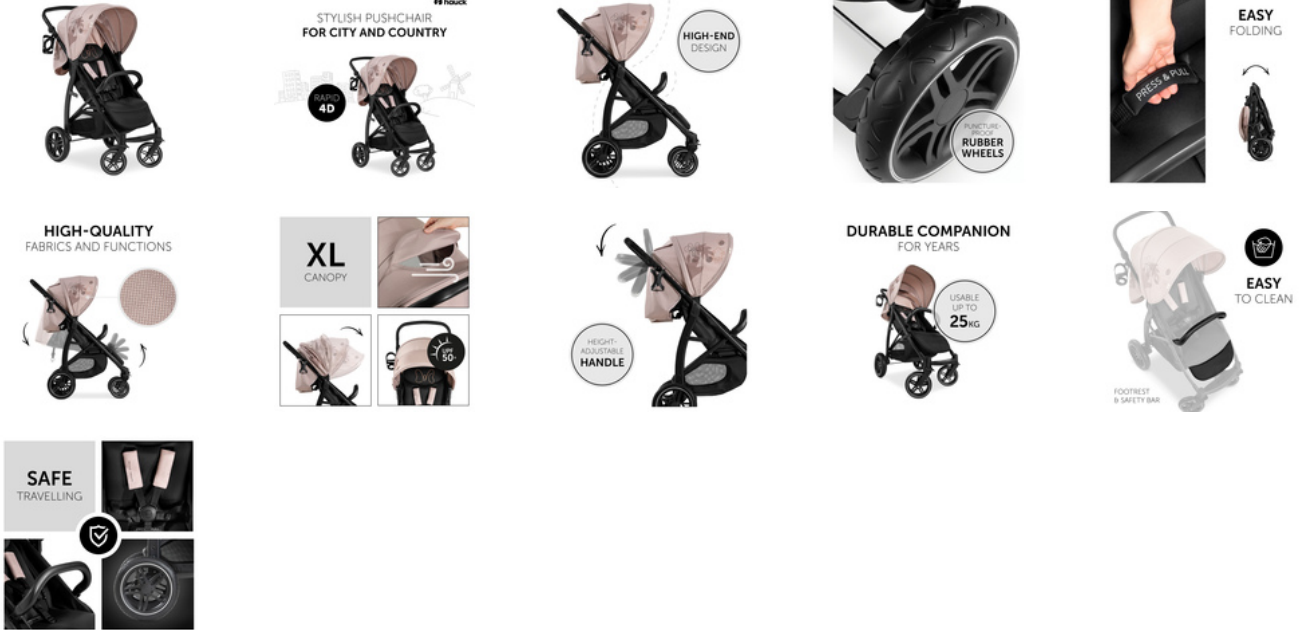

**DURABLE COMPANION FOR YEARS
AND UP TO 25 KG**

In combination with the seat and the basket, the Rapid 4D offers your child a comfortable ride up to 22 kg or 4 years, and the shopping basket can be loaded up to 3 kg.

EASY-TO-CLEAN MATERIALS

The footrest's fabric and the safety bar's surface are made of durable and easy-care materials, making your Rapid 4D look well-maintained in no time despite muddy shoes and sticky hands.

SAFE TRIPS

The Rapid 4D includes a padded 5-point harness, a removable bumper bar that facilitates your child's entry and exit and white lines on the wheels that provide more visibility when it gets dark.

RAPID 4D
 STYLISH PUSHCHAIR FOR CITY AND COUNTRY

Product Images

Lifestyle Images

Stylish pushchair for city and country – with rubber wheels

The Rapid 4D is a stylish companion with high-quality functions and look. Thanks to the large, puncture-proof wheels and suspension, it can be used on almost any terrain. The swivelling front wheels make changes of direction child's play and can be locked on uneven terrain.