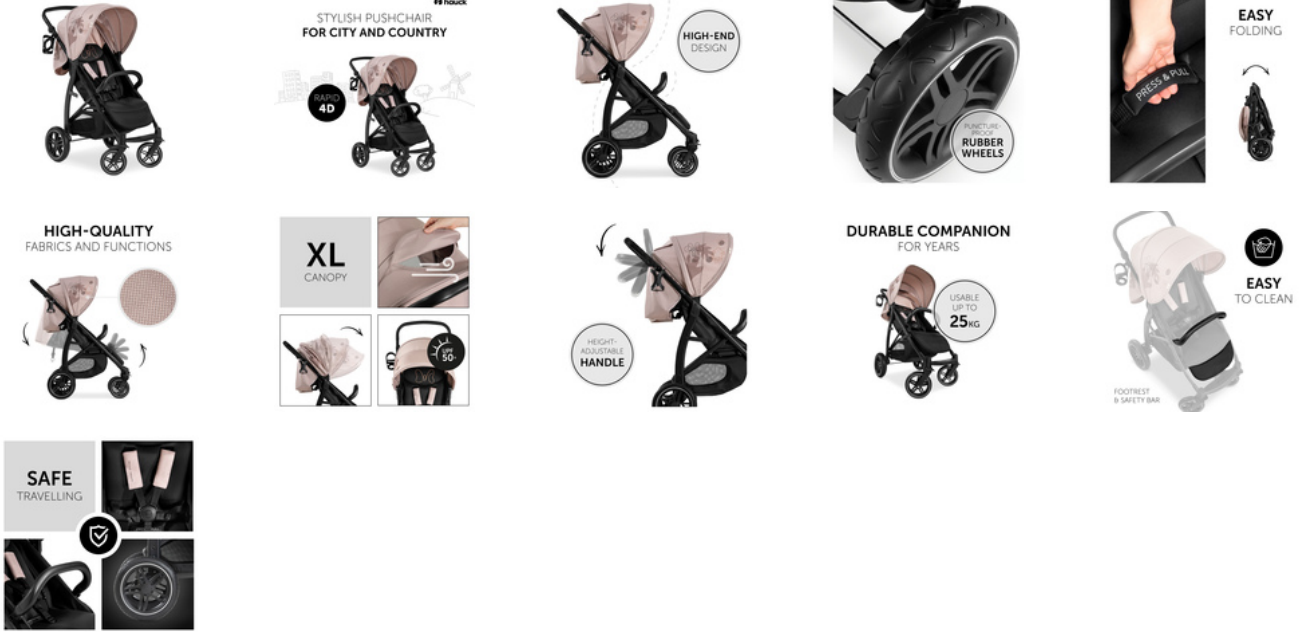

EASY FOLDING

COMPACT ONE-HAND FOLDING WITHIN SECONDS

The Rapid 4D is a light pushchair that folds away compactly with one hand. As a result, you can easily transport and stow away this all-rounder, while having one free hand for your child.

EASY-TO-CLEAN MATERIALS

The footrest's fabric and the safety bar's surface are made of durable and easy-care materials, making your Rapid 4D look well-maintained in no time despite muddy shoes and sticky hands.

SAFE TRIPS

The Rapid 4D includes a padded 5-point harness, a removable bumper bar that facilitates your child's entry and exit and white lines on the wheels that provide more visibility when it gets dark.

RAPID 4D
 STYLISH PUSHCHAIR FOR CITY AND COUNTRY

Product Images

Lifestyle Images

Stylish pushchair for city and country – with rubber wheels

The Rapid 4D is a stylish companion with high-quality functions and look. Thanks to the large, puncture-proof wheels and suspension, it can be used on almost any terrain. The swivelling front wheels make changes of direction child's play and can be locked on uneven terrain.