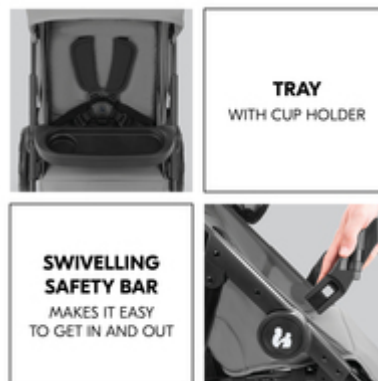

## SWIVELLING SAFETY BAR WITH SNACK TRAY

Does your child like to eat snacks in their pushchair? This is exactly why the Shop N Care has a tray and a cup holder. And with the swivelling safety bar, your child can easily get in and out.

#### **Versatile and always comfortable**

Whether you're feeling active or tired – staying comfortable is the main thing! Whether your little one is sitting or lying down, the Shop N Care pushchair can always be put in the right position. This is because the backrest and footrest are easy to adjust.