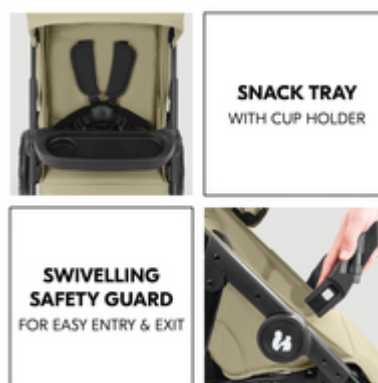

PROTECTED FROM THE SUN

A baby's eyes and skin are very sensitive and need protection from the sun. The large canopy with UV protection 50+ on the infant car seat and buggy does this.

PUNCTURE-PROOF AND REALLY LIGHT

Taking the bus to the city? Off to the park? With its puncture-proof wheels, the Shop N Care makes it easy for you. And at 8.5 kg, the buggy, which can be folded with one hand, is very light.

SWIVELLING PROTECTIVE BAR WITH SNACK TRAY

For snacks, the Shop N Care has a tray and a cup holder on the buggy. And the swivelling safety bar makes it easy for your child to get in and out of the buggy later.

GROWS WITH BABY
THANKS TO FLEXIBLE ADJUSTMENT