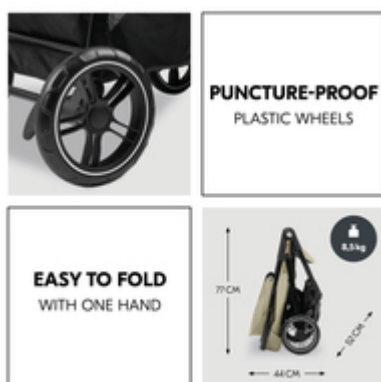

JUST ONE CLICK - AND OFF YOU GO

The matching adapters for the Drive N Care infant car seat are already included in your set. turns the buggy into a practical travel system. It's easy – with just one movement.

JUST ONE CLICK AND OFF WE GO

FAITHFUL COMPANION OVER MANY YEARS

FAITHFUL COMPANIONS - FOR MANY YEARS TO COME

Whatever you have in mind: The Shop N Care Travel Set is a faithful companion. From birth up to 4 years or 22 kg. Naturally tested according to current safety standards.

PROTECTED FROM THE SUN

A baby's eyes and skin are very sensitive and need protection from the sun. The large canopy with UV protection 50+ on the infant car seat and buggy does this.

PUNCTURE-PROOF AND REALLY LIGHT