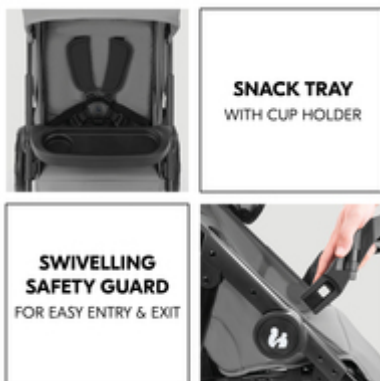

SHOP N CARE TRIO SET

COMPLETE SET: PUSHCHAIR, CARRYCOT, INFANT CAR SEAT

SWIVELLING PROTECTIVE BAR WITH SNACK TRAY

For snacking, the Shop N Care has a tray and a cup holder on the pushchair. A swivelling safety bar makes it easy for your child to get in and out of the pushchair later.

FLEXIBLE ADJUSTMENT OPTIONS - GROWS WITH YOU

The infant car seat and pushchair grow with your child. The head protection, the infant car seat harness and the sitting and lying position of the pushchair are all adjustable.