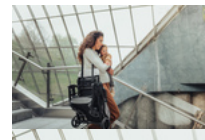

Lifestyle Images