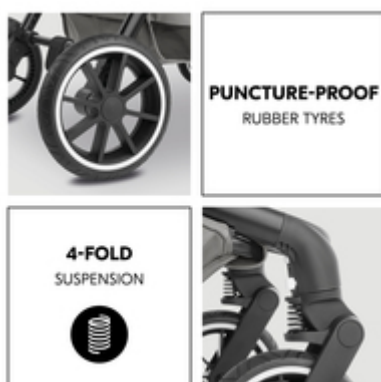

GROW-ALONG
PUSHCHAIR SEAT

GROW-ALONG PUSHCHAIR SEAT WITH TWO VIEWS

The reversible seat with extendible footrest, extra-long sitting and reclining position with one-hand adjustable backrest and height-adjustable 5-point harness adapts perfectly to your child.

EASY TO PUSH

Thanks to the height-adjustable telescopic handle, you can push the Move N Care comfortably and have optimum legroom. Remove or rotate the safety bar for easy access to the seat.

PUNCTURE-PROOF AND GOOD SUSPENSION