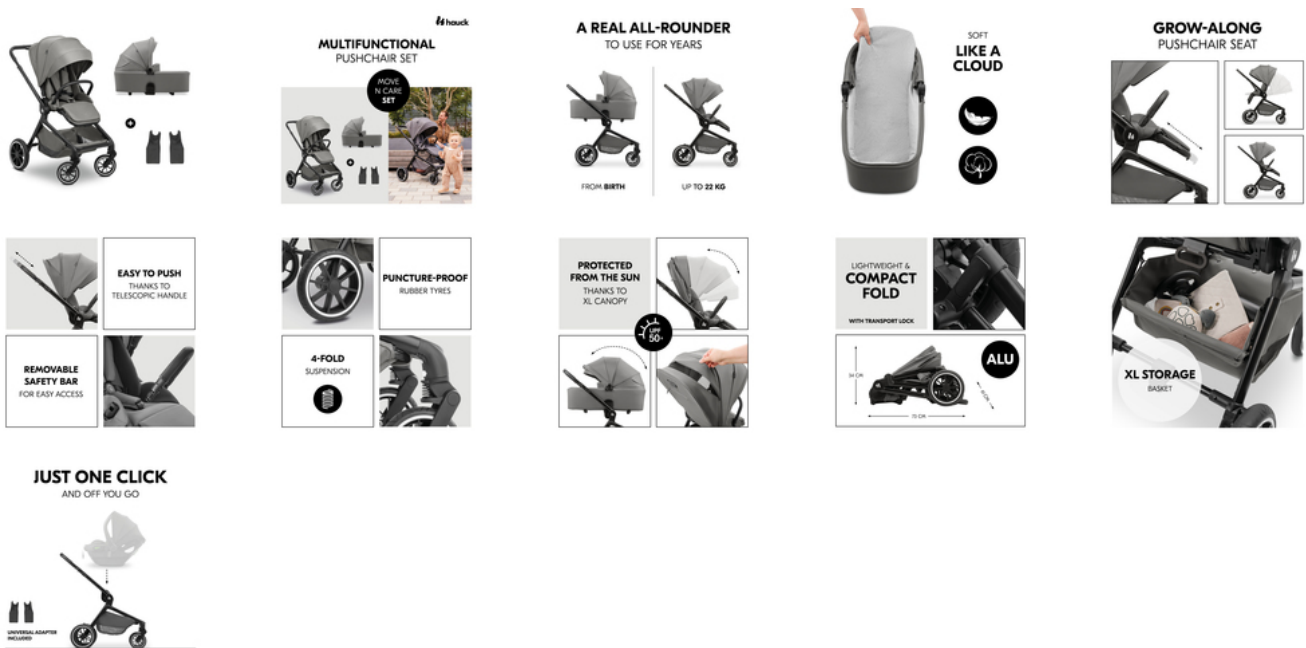

Both the carrycot and the seat have an extendible sun canopy with UV protection 50+ and mesh windows. This means your baby is optimally protected and enjoys gets fresh air at all times.

EASY TO TRANSPORT

Toys, nappy bag, food: even a quick outing comes with baggage. And when you go shopping, everything you need to take along fits into the XL basket under the seat.

JUST ONE CLICK AND OFF YOU GO

UNIVERSAL ADAPTER FOR YOUR INFANT CAR SEAT

Repositioning made easy: simply click your infant car seat onto the pushchair with the adapter. It is compatible with the hauck Drive N Care and many other infant car seats.

MOVE N CARE SET
MULTIFUNCTIONAL PUSHCHAIR SET

Product Images

Lifestyle Images

Multifunctional pushchair set

A real all-rounder for years to come

The hauck Move N Care pushchair set fits from birth to toddler (for children up to 22 kg). Every day. Reliable and multifunctional. Use it as a pushchair with carrycot or convertible seat. Your baby can look at you or the surroundings.