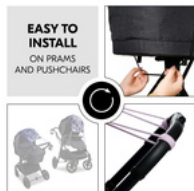

Product Images