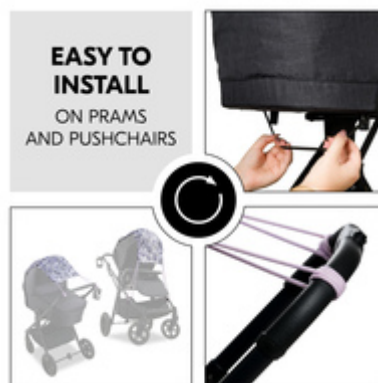

RELIABLE SHADE
WITH UV PROTECTION 50+

EYE-CATCHING DESIGN

The high-quality design elements in flower look are a great eye-catcher and visually enhance your baby's pram or pushchair.

FUNCTIONAL SUNSHADE FOR PRAM AND PUSHCHAIR

The sunshade can be used both for your pram or your pushchair seat.

ADJUSTABLE TO THE POSITION OF THE SUN

The sunshade is installed by simply stretching it over the carrycot or the seat and by fastening it on the side of the pram or pushchair.

Universal use thanks to flexible adjustments for pram and pushchair

The sunshade can be used both for your pram or your pushchair seat. The universal sun shade is installed by simply stretching it over the carrycot or the seat and by fastening it on the side of the pram or pushchair.