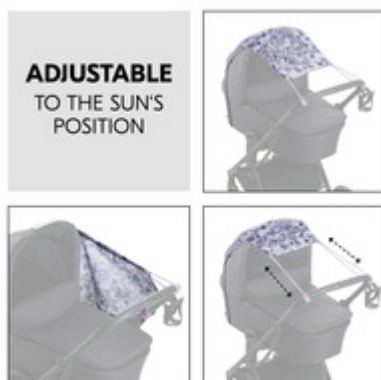

RELIABLE SHADE
WITH UV PROTECTION 50+

EYE-CATCHING DESIGN

The high-quality design elements in flower look are a great eye-catcher and visually enhance your baby's pram or pushchair.

FUNCTIONAL SUNSHADE FOR PRAM AND PUSHCHAIR

The sunshade can be used both for your pram or your pushchair seat.

ADJUSTABLE TO THE POSITION OF THE SUN

The sunshade is installed by simply stretching it over the carrycot or the seat and by fastening it on the side of the pram or pushchair.

Universal use thanks to flexible adjustments for pram and pushchair

The sunshade can be used both for your pram or your pushchair seat. The universal sun shade is installed by simply stretching it over the carrycot or the seat and by fastening it on the side of the pram or pushchair.