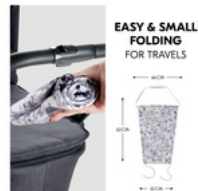

Product Images