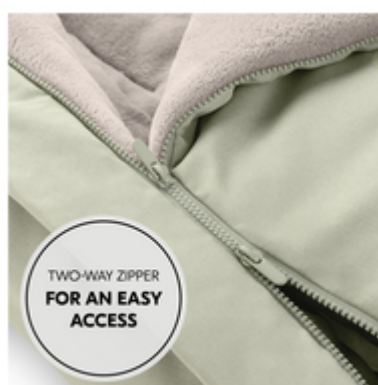

TWO-WAY ZIPPER FOR AN EASY ACCESS

For an easy access, you can also open the two-way zipper completely and when your child has muddy shoes you can only open the lower part so that the footmuff remains clean.