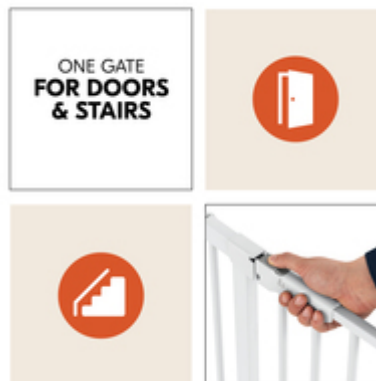

The safety gate with extra-low entry offers you and your child more comfort and safety at doors and stairs, making daily life easier.

SELF-CLOSING FROM BOTH SIDES

Thanks to the magnetic lock, the self-closing indoor gate never remains open. It closes automatically, from both sides, safe and on its own. The two-phase indicator offers visual safety at one glance.

**SELF-CLOSING
FROM BOTH SIDES**

**SAFE AND EASY
TO LOCK**

SAFETY GATE OPENS IN BOTH DIRECTIONS

SAFE AND EASY-TO-USE LOCK

The gate for doors and stairs opens to both sides. In some situations, when you want the gate to open to one side only, you can use the safety lock on the bottom, providing a one- or two-way opening.

PRESSURE FIT GATE FOR STANDARD DOORS AND OPENINGS

The Clear Step Autoclose gate is suitable for doors and stairs with an opening of 75-80 cm. Thanks to the adjusting screws, you can install the gate in an easy and stable way.

EASY INSTALLATION
WITH ADJUSTING SCREWS

PRESSURE FIT GATE WITH
ADJUSTING SCREWS

Whether at home, at the grandparents or on holiday – this barrier-free safety gate can be easily installed by four adjusting screws and pressure fit, leaving no trace on your walls.