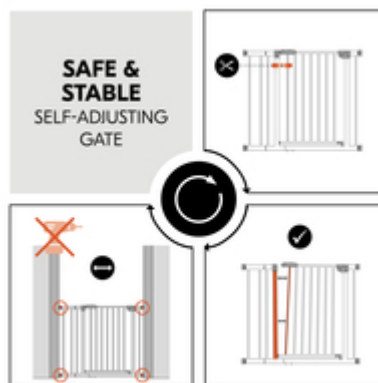

**SELF-CLOSING
FROM BOTH SIDES**

**SAFE AND EASY
TO LOCK**

SAFETY GATE OPENS IN BOTH DIRECTIONS

SAFE AND EASY-TO-USE LOCK

The gate for doors and stairs opens to both sides. In some situations, when you want the gate to open to one side only, you can use the safety lock on the bottom, providing a one- or two-way opening.

SEPARATE Y ADAPTER FOR STAIRCASES WITH ROUND BARS

With the help of the hauck Y spindles, you can safely install the gate on stairs with round bars – without any drilling.

SEPARATE Y ADAPTER AVAILABLE AS ACCESSORY

EASY INSTALLATION
WITH ADJUSTING SCREWS

PRESSURE FIT GATE WITH
ADJUSTING SCREWS

Whether at home, at the grandparents or on holiday – this barrier-free safety gate can be easily installed by four adjusting screws and pressure fit, leaving no trace on your walls.

SELF-ADJUSTING GATE

The gate's initial misaligning/gap on the level of the locking mechanism is eliminated by tightening the adjusting screws in the frame, allowing for a safe and stable fixation.

CLEAR STEP AUTOCLOSE 2 SET +9 CM