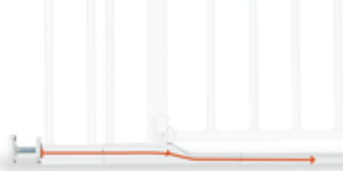

CLEAR STEP AUTOCLOSE 2 SET +9 CM
BARRIER-FREE SAFETY GATE SET FOR DOORS & STAIRS

SAFE OPENING AND AUTOMATIC CLOSING

/

INDIVIDUALLY EXTENDABLE WITH ACCESSORIES

/

SAFE AND FAST INSTALLATION WITHOUT DRILLING

**MORE SAFETY THANKS TO
BARRIER-FREE ENTRY**

MORE SAFETY THANKS TO BARRIER-FREE ENTRY

The safety gate with extra-low entry offers you and your child more comfort and safety at doors and stairs, making daily life easier.

SELF-CLOSING FROM BOTH SIDES

Thanks to the magnetic lock, the self-closing indoor gate never remains open. It closes automatically, from both sides, safe and on its own. The two-phase indicator offers visual safety at one glance.

**SELF-CLOSING
FROM BOTH SIDES**

**SAFE AND EASY
TO LOCK**

SAFETY GATE OPENS IN BOTH DIRECTIONS

SAFE AND EASY-TO-USE LOCK

The gate for doors and stairs opens to both sides. In some situations, when you want the gate to open to one side only, you can use the safety lock on the bottom, providing a one- or two-way opening.