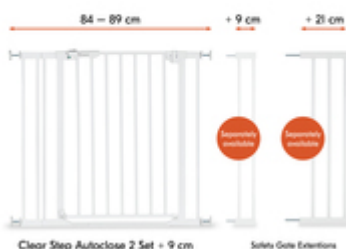

**SELF-CLOSING
FROM BOTH SIDES**

**SAFE AND EASY
TO LOCK**

SAFETY GATE OPENS IN BOTH DIRECTIONS

SAFE AND EASY-TO-USE LOCK

The gate for doors and stairs opens to both sides. In some situations, when you want the gate to open to one side only, you can use the safety lock on the bottom, providing a one- or two-way opening.

PRESSURE FIT GATE FOR DOORS AND STAIRS OF 84-89 CM

The Clear Step Autoclose gate is suitable for doors and stairs with an opening of 84-89 cm. Thanks to the adjusting screws, you can install the gate in an easy and stable way, without drilling.

INDIVIDUALLY EXTENDABLE WITH A 2ND EXTENSION

INDIVIDUALLY EXTENDABLE WITH SEPARATE EXTENSIONS

With the separately available 9 cm and 21 cm extensions, you can prolong the self-closing gate, making it suitable for doors and staircases that do not have standard dimensions.

Built up 84-89 x 2/5 x 77 cm