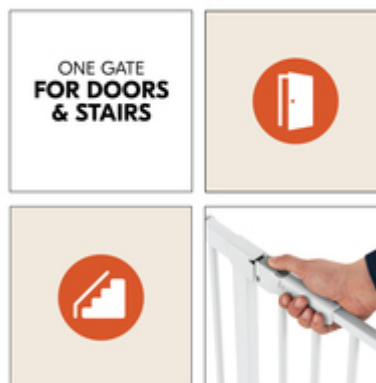

Thanks to the magnetic lock, the self-closing indoor gate never remains open. It closes automatically, from both sides, safe and on its own. The two-phase indicator offers visual safety at one glance.

**SELF-CLOSING
FROM BOTH SIDES**

**SAFE AND EASY
TO LOCK**

SAFETY GATE OPENS IN BOTH DIRECTIONS

SAFE AND EASY-TO-USE LOCK

The gate for doors and stairs opens to both sides. In some situations, when you want the gate to open to one side only, you can use the safety lock on the bottom, providing a one- or two-way opening.

PRESSURE FIT GATE FOR DOORS AND STAIRS OF 84-89 CM

The Clear Step Autoclose gate is suitable for doors and stairs with an opening of 84-89 cm. Thanks to the adjusting screws, you can install the gate in an easy and stable way, without drilling.

EASY INSTALLATION
WITH ADJUSTING SCREWS

PRESSURE FIT GATE WITH
ADJUSTING SCREWS

Whether at home, at the grandparents or on holiday – this barrier-free safety gate can be easily installed by four adjusting screws and pressure fit, leaving no trace on your walls.