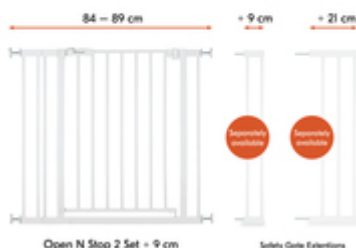

EASY OPENING AND CLOSING

The safety gate can be easily opened with one hand on both sides and safely locks in place when closed.

PRESSURE FIT GATE FOR DOORS AND STAIRS 84–89 CM WIDE

The set, consisting of a gate and 9-cm metal extension, is suitable for stairs or doors with a width of 84–89 cm. Thanks to the adjusting screws, you can clamp it in place quickly and stably.

INDIVIDUALLY EXTENDABLE

WITH A 2ND EXTENSION

EXPANDABLE WITH SEPARATE EXTENSIONS

In addition to the 9-cm extension included in the set, you can expand the safety gate using a second, separately available 9-cm or 21-cm extension and use it for larger openings.

The following dimensions are possible with separate extensions:

- 75–80 cm = gate without extension
- 84–89 cm = gate + 9 cm extension
- 93–98 cm = gate + 9 cm + 9 cm extensions
- 96–101 cm = gate + 21 cm extension
- 105–110 cm = gate + 9 cm + 21 cm extensions
- 117–122 cm = gate + 21 cm + 21 cm extensions

Safety Gate height 77 cm

Special features Easy to assemble without drilling
Extension included
Extendable

Age information 0 - 24 months

Dimensions

Built up 84-89 x 2/4 x 77 cm