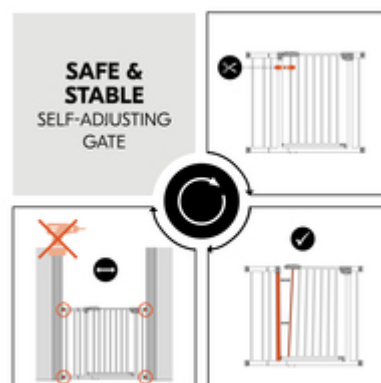

SEPARATE Y-SPINDLES FOR STAIRS WITH ROUND STRINGERS

The safety gate can also be mounted on banisters with round stringers without drilling using the hauck Y-spindles.

SEPARATE Y ADAPTER AVAILABLE AS ACCESSORY

EASY INSTALLATION WITH ADJUSTING SCREWS

CLAMPING GATE WITH PRESSURE FASTENING

Whether at home, at the grandparents, or on holiday – thanks to the pressure fastening with adjusting screws, the child gate can be easily removed and mounted in just a few simple steps.

SELF-ADJUSTING GATE

The initial skewed position/gap in the area of the locking mechanism is eliminated by tightening the four fixing screws. This makes secure, stable fastening possible.

OPEN N STOP 2 SET +9 CM

PRACTICAL, MANUALLY LOCKING SAFETY GATE SET

Product Images

OPEN N STOP 2 SET +9 CM
PRACTICAL, MANUALLY LOCKING SAFETY GATE

SAFE & RELIABLE
ONE-HANDED OPENING & CLOSING FROM BOTH SIDES

ONE GATE FOR DOORS & STAIRS
 FOR DOORS AND STAIRS (SEE SPECIFICATIONS)