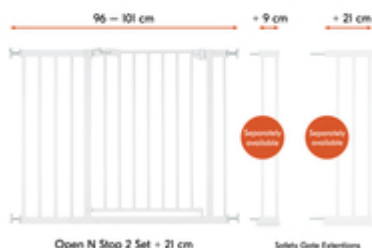

EASY OPENING AND CLOSING

The safety gate can be easily opened with one hand on both sides and safely locks in place when closed.

PRESSURE FIT GATE FOR DOORS AND STAIRS 96–101 CM WIDE

The set, consisting of a gate and 21-cm metal extension, is suitable for stairs or doors with a width of 96–101 cm. Thanks to the adjusting screws, you can clamp it in place quickly and stably.

INDIVIDUALLY EXTENDABLE WITH A 2ND EXTENSION

EXPANDABLE WITH SEPARATE EXTENSIONS

In addition to the 21-cm extension included in the set, you can expand the safety gate up to a maximum of 122 cm using a second, separately available 9-cm or 21-cm extension.