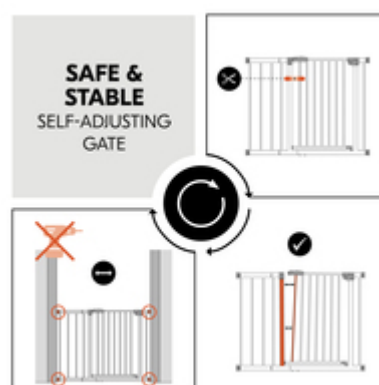

EASY OPENING AND CLOSING

The safety gate can be easily opened with one hand on both sides and safely locks in place when closed.

PRESSURE FIT GATE FOR DOORS AND STAIRS 96–101 CM WIDE

The set, consisting of a gate and 21-cm metal extension, is suitable for stairs or doors with a width of 96–101 cm. Thanks to the adjusting screws, you can clamp it in place quickly and stably.

EASY INSTALLATION WITH ADJUSTING SCREWS

CLAMPING GATE WITH PRESSURE FASTENING

Whether at home, at the grandparents, or on holiday – thanks to the pressure fastening with adjusting screws, the child gate can be easily removed and mounted in just a few simple steps.

SELF-ADJUSTING GATE

The initial skewed position/gap in the area of the locking mechanism is eliminated by tightening the four fixing screws. This makes secure, stable fastening possible.

OPEN N STOP 2 SET +21 CM

PRACTICAL, MANUALLY LOCKING SAFETY GATE SET

Product Images

OPEN N STOP 2 SET + 21 CM
PRACTICAL, MANUALLY LOCKING SAFETY GATE

SAFE & RELIABLE
ONE-HANDED OPENING & CLOSING FROM BOTH SIDES

ONE GATE FOR DOORS & STAIRS
 FOR DOORS AND STAIRS 90-100 CM WIDE