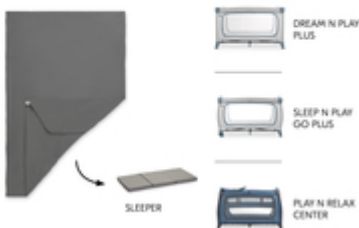

**EASY TO USE**  
THANKS TO ELASTIC BAND

**EASY TO ATTACH TO MATTRESS**  
**WITH ELASTIC BAND**

Thanks to the elastic border, the fitted sheet can be quickly pulled over the mattress and remains taut all night.

TRAVEL BED MATTRESS COVER  
SOFT FITTED SHEET FOR TRAVEL COT MATTRESSES

EASY-CARE FABRIC WASHABLE AT 60° C

The high-quality and durable fabric is easy to care for and machine-washable at 60° C.

**IDEAL ACCESSORY**  
FOR HAUCK TRAVEL COTS  
AND MATTRESSES

IDEAL ACCESSORY FOR HAUCK  
TRAVEL COTS

Together with the Sleeper mattress, the fitted sheet is the perfect accessory for hauck travel cots such as the Play N Relax Center, Sleep N Play Go Plus or Dream N Play Plus.

## Lifestyle Images

**Travel Bed Mattress Cover - Soft fitted sheet for travel cot mattresses**

**Pleasant sleeping comfort thanks to soft muslin fabric**

The fitted sheet is suitable for baby and children's mattresses with a size of 120 x 60 cm such as the hauck Sleeper. The breathable muslin cotton offers a comfortable and soft sleep in every season. It warms when it's cold and cools when it's too warm.