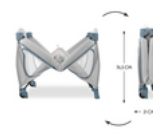

LOTS OF OTHER ACCESSORIES

In addition to the bed, there are the Sleeper mattress, the Travel Bed Cover play tent, the Travel Bed Canopy insect & sun protection, the Travel Bed Mattress Cover and the Travel Bed Mobile.

SLEEP N PLAY GO PLUS

TRAVEL COT AND PLAYPEN ON WHEELS

Product Images

QUICK & EASY
ASSEMBLY & FOLDING

Lifestyle Images

Travel cot and playpen on wheels

Security for day and night

When you travel, everything is unfamiliar. The Sleep N Play Go Plus travel cot offers security in a timeless design for your little one (up to 15 kg) and is the perfect place to play on the go as a playpen.

Easy and quick to assemble and fold

Do you want a travel cot that is quick to assemble? The Sleep N Play Go Plus's special mechanism makes things easy for you. You can easily set it up and fold it away again.

The two large mesh inserts allow good air circulation. This creates a pleasant sleeping environment for your child. And you can keep an eye on your child at all times.

Children want to explore everything up-close. The Sleep N Play Go Plus has a large access hatch that you can open from the outside. This makes it possible for your child to crawl out of bed on their own. And back in!