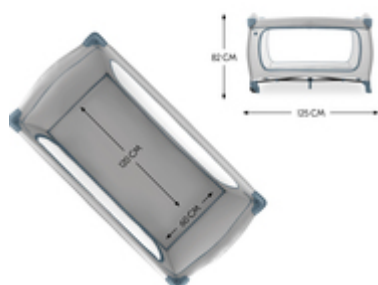

SLEEP N PLAY GO PLUS
TRAVEL COT AND PLAYPEN ON WHEELS

EASY AND SUPER-QUICK ASSEMBLY

/

EASY TO TRANSPORT

/

EXTRA-LARGE ACCESS HATCH FOR LITTLE EXPLORERS

COMFORT

FOR CHILDREN UP TO 15 KG

EASY AND SUPER-QUICK ASSEMBLY

Do you want a travel cot that is particularly quick to assemble? The Sleep N Play Go Plus's special mechanism makes things easy for you. You can easily set it up and fold it away again.

QUICK & EASY ASSEMBLY & FOLDING

EASY TO TRANSPORT

On roller wheels: You can slide the Sleep N Play Go Plus from one room to another or pull it behind you when folded. Save space by storing it in the accompanying carry bag.

The two large mesh inserts allow good air circulation. This creates a pleasant sleeping environment for your child. And you can keep an eye on your child at all times.

Children want to explore everything up-close. The Sleep N Play Go Plus has a large access hatch that you can open from the outside. This makes it possible for your child to crawl out of bed on their own. And back in!