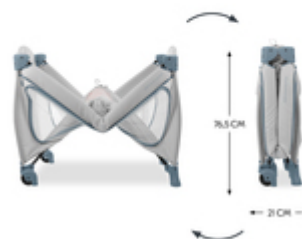

QUICK & EASY ASSEMBLY & FOLDING

EASY TO TRANSPORT

On roller wheels: You can slide the Sleep N Play Go Plus from one room to another or pull it behind you when folded. Save space by storing it in the accompanying carry bag.