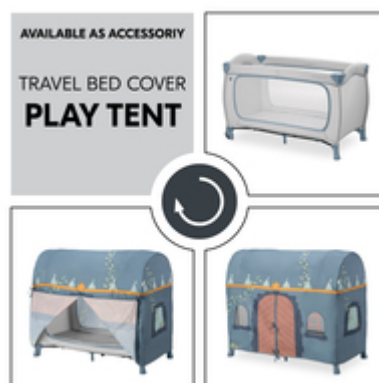

EXTRA-LARGE HATCH FOR LITTLE EXPLORERS

EXTRA-LARGE ACCESS HATCH FOR LITTLE EXPLORERS

The Sleep N Play Go Plus has a large escape hatch that you can open from outside. This makes it possible for your child to crawl out of bed on their own. And back again!

WITH THE TRAVEL BED COVER FOR THE PLAY TENT

Does your little one like to build dens? With one of the additional travel bed covers, you can transform the bed into a real play tent. The perfect addition to your Sleep N Play Go Plus.