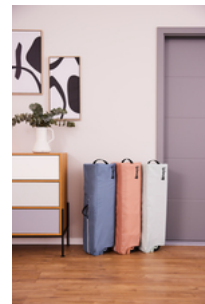

SLEEP N PLAY GO PLUS

TRAVEL COT AND PLAYPEN ON WHEELS

Product Images

QUICK & EASY
ASSEMBLY & FOLDING

Lifestyle Images

Travel cot and playpen on wheels

Security for day and night

When you travel, everything is unfamiliar. The Sleep N Play Go Plus travel cot offers security in a timeless design for your little one (up to 15 kg) and is the perfect place to play on the go as a playpen.

The two large mesh inserts allow good air circulation. This creates a pleasant sleeping environment for your child. And you can keep an eye on your child at all times.

Children want to explore everything up-close. The Sleep N Play Go Plus has a large access hatch that you can open from the outside. This makes it possible for your child to crawl out of bed on their own. And back in!