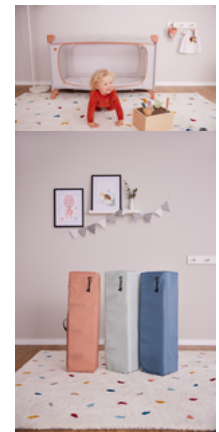

DREAM N PLAY PLUS

COMFORTABLE TRAVEL COT AND PLAYPEN

Product Images

Lifestyle Images

Comfortable travel cot and playpen in one

Security for day and night

When you travel, everything is unfamiliar. The Dream N Play Plus travel cot offers security in a timeless design for your little one up to 15 kg and is the perfect place to play on the go.

Easy and quick assembly and folding

The Dream N Play Plus's special mechanism makes things simple for you: you can easily set it up and fold it up again.

Easy to transport

Space-saving, practical and colour-coordinated: the Dream N Play Plus can be perfectly stored in the included carry bag. And it's easy to take with you.

Large access hatch for little explorers

Children want to explore everything up-close. The Dream N Play Plus has a large access hatch that you can open from the outside. This makes it possible for your child to crawl out of bed on their own. And with the additionally available travel bed cover, the bed can be transformed into a play tent.