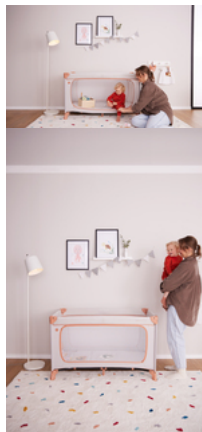

DREAM N PLAY PLUS

COMFORTABLE TRAVEL COT AND PLAYPEN

Product Images

Lifestyle Images

Comfortable travel cot and playpen in one

Security for day and night

When you travel, everything is unfamiliar. The Dream N Play Plus travel cot offers security in a timeless design for your little one up to 15 kg and is the perfect place to play on the go.

Easy and quick assembly and folding

The Dream N Play Plus's special mechanism makes things simple for you: you can easily set it up and fold it up again.

Easy to transport

Space-saving, practical and colour-coordinated: the Dream N Play Plus can be perfectly stored in the included carry bag. And it's easy to take with you.

Large access hatch for little explorers

Children want to explore everything up-close. The Dream N Play Plus has a large access hatch that you can open from the outside. This makes it possible for your child to crawl out of bed on their own. And with the additionally available travel bed cover, the bed can be transformed into a play tent.

The two large mesh inserts allow for an optimum air flow and create a pleasant sleeping environment. And you can keep an eye on your child at all times.

Many accessories available

Matching the bed, there are the Sleeper mattress, the Travel Bed Canopy providing insect and sun protection, the Travel Bed Mattress Cover fitted sheet as well as the Travel Bed Mobile.