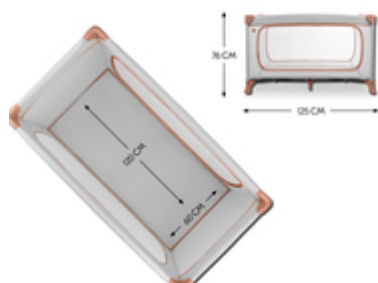

EASY AND SUPER-QUICK ASSEMBLY

/

EASY TO TRANSPORT WITH A CARRY BAG

/

**EXTRA-LARGE ACCESS HATCH FOR LITTLE
EXPLORERS**

COMFORTABLE
FOR CHILDREN UP TO 15 KG

SECURITY FOR DAY AND NIGHT

The Dream N Play Plus travel cot offers security in a timeless design for your little one (up to 15 kg) and is the perfect place for playing out and about as a playpen.

QUICK & EASY
ASSEMBLY & FOLDING

EASY TO TRANSPORT
WITH CARRY BAG

EASY TO TRANSPORT WITH A
CARRY BAG

Space-saving, practical and even colour-coordinated: the Dream N Play Plus can be perfectly stashed away in the accompanying transport bag. And it's easy to take with you.