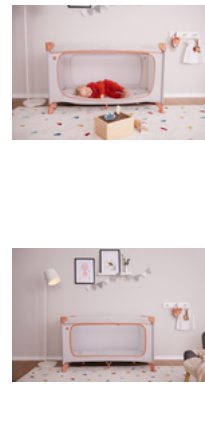

DREAM N PLAY PLUS

COMFORTABLE TRAVEL COT AND PLAYPEN

Product Images

Lifestyle Images

Comfortable travel cot and playpen in one

Security for day and night

When you travel, everything is unfamiliar. The Dream N Play Plus travel cot offers security in a timeless design for your little one up to 15 kg and is the perfect place to play on the go.

Easy and quick assembly and folding

The Dream N Play Plus's special mechanism makes things simple for you: you can easily set it up and fold it up again.

Easy to transport

Space-saving, practical and colour-coordinated: the Dream N Play Plus can be perfectly stored in the included carry bag. And it's easy to take with you.

Large access hatch for little explorers

Children want to explore everything up-close. The Dream N Play Plus has a large access hatch that you can open from the outside. This makes it possible for your child to crawl out of bed on their own. And with the additionally available travel bed cover, the bed can be transformed into a play tent.

The two large mesh inserts allow for an optimum air flow and create a pleasant sleeping environment. And you can keep an eye on your child at all times.

Many accessories available

Matching the bed, there are the Sleeper mattress, the Travel Bed Canopy providing insect and sun protection, the Travel Bed Mattress Cover fitted sheet as well as the Travel Bed Mobile.