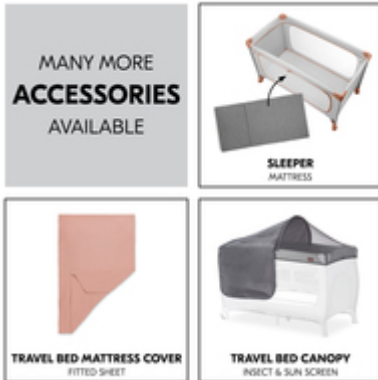

WITH THE TRAVEL BED COVER FOR THE PLAY TENT

Does your little one like to build dens? With one of the additional travel bed covers, you can transform the bed into a real play tent. The perfect addition to your Dream N Play Plus.

LOTS OF OTHER ACCESSORIES

In addition to the bed, there are the Sleeper mattress, the Travel Bed Cover play tent, the Travel Bed Canopy insect & sun protection, the Travel Bed Mattress Cover and the Travel Bed Mobile.

DREAM N PLAY PLUS

COMFORTABLE TRAVEL COT AND PLAYPEN

Product Images

Lifestyle Images

Comfortable travel cot and playpen in one

Security for day and night

When you travel, everything is unfamiliar. The Dream N Play Plus travel cot offers security in a timeless design for your little one up to 15 kg and is the perfect place to play on the go.