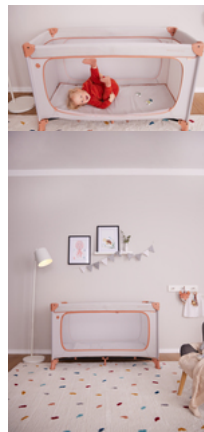

DREAM N PLAY PLUS

COMFORTABLE TRAVEL COT AND PLAYPEN

Product Images

Lifestyle Images

Comfortable travel cot and playpen in one

Security for day and night

When you travel, everything is unfamiliar. The Dream N Play Plus travel cot offers security in a timeless design for your little one up to 15 kg and is the perfect place to play on the go.

Easy and quick assembly and folding

The Dream N Play Plus's special mechanism makes things simple for you: you can easily set it up and fold it up again.

Easy to transport

Space-saving, practical and colour-coordinated: the Dream N Play Plus can be perfectly stored in the included carry bag. And it's easy to take with you.

Large access hatch for little explorers

Children want to explore everything up-close. The Dream N Play Plus has a large access hatch that you can open from the outside. This makes it possible for your child to crawl out of bed on their own. And with the additionally available travel bed cover, the bed can be transformed into a play tent.

The two large mesh inserts allow for an optimum air flow and create a pleasant sleeping environment. And you can keep an eye on your child at all times.

Many accessories available

Matching the bed, there are the Sleeper mattress, the Travel Bed Canopy providing insect and sun protection, the Travel Bed Mattress Cover fitted sheet as well as the Travel Bed Mobile.