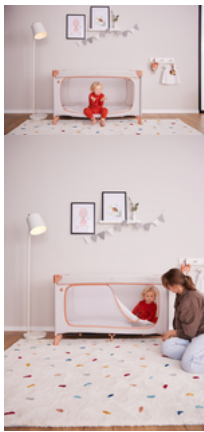

DREAM N PLAY PLUS

COMFORTABLE TRAVEL COT AND PLAYPEN

Product Images

Lifestyle Images

Comfortable travel cot and playpen in one

Security for day and night

When you travel, everything is unfamiliar. The Dream N Play Plus travel cot offers security in a timeless design for your little one up to 15 kg and is the perfect place to play on the go.

Easy and quick assembly and folding

The Dream N Play Plus's special mechanism makes things simple for you: you can easily set it up and fold it up again.

Easy to transport

Space-saving, practical and colour-coordinated: the Dream N Play Plus can be perfectly stored in the included carry bag. And it's easy to take with you.

Large access hatch for little explorers

Children want to explore everything up-close. The Dream N Play Plus has a large access hatch that you can open from the outside. This makes it possible for your child to crawl out of bed on their own. And with the additionally available travel bed cover, the bed can be transformed into a play tent.