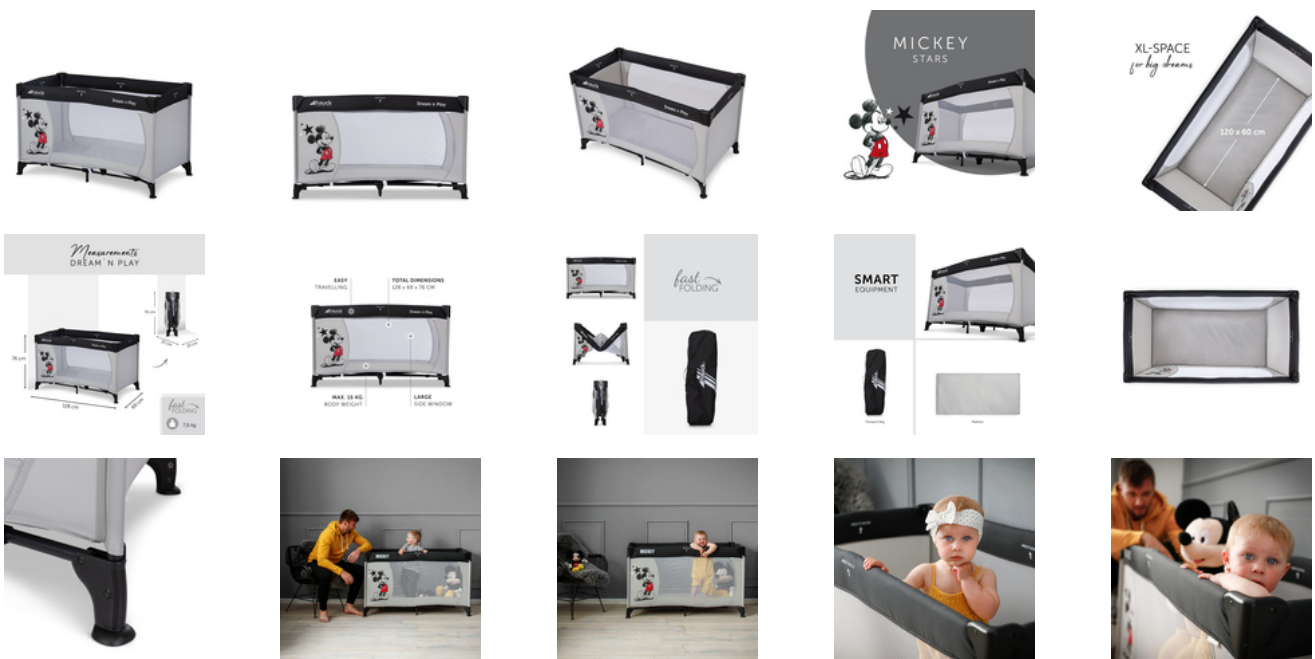

DREAM N PLAY

TRAVEL COT AND PLAYPEN IN A GREAT DISNEY DESIGN

Product Images