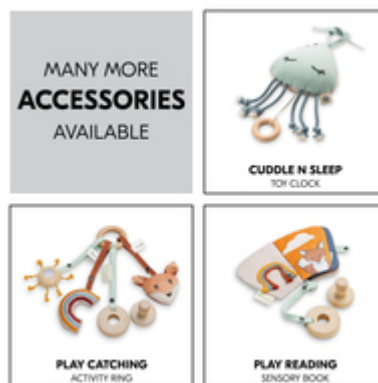

LOTS OF OTHER ACCESSORIES

Want to give your child an extra treat? The travel cot comes with additional accessories like the Cuddle N Sleep music box, the Play Reading sensory book or the fun game Play Catching.