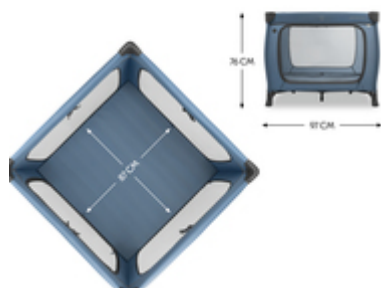

**SLEEP N PLAY SQ SET**  
TRAVEL COT SET: BED WITH FULL-SIZE MATTRESS

**A COSY MATTRESS ALWAYS WITH YOU**

/

**EASY TO TRANSPORT WITH A CARRY BAG**

/

**EXTRA-LARGE ACCESS HATCH FOR LITTLE EXPLORERS**

**COMFORTABLE**  
FOR CHILDREN UP TO 15 KG

A FULL-SIZE MATTRESS ALWAYS WITH  
YOU

Simply super comfortable. And with a full-sized mattress: your child will sleep like a baby on the 5 cm thick and softly padded mattress of the Sleep N Play SQ Set!

**FULL-SIZE MATTRESS**  
ALWAYS ON HAND

**QUICK & EASY**  
ASSEMBLY & FOLDING

EASY AND SUPER-QUICK  
ASSEMBLY

Do you want a travel cot that is particularly quick to assemble? The Sleep N Play SQ Set's special mechanism makes things easy for you. You can easily set it up and fold it away again.