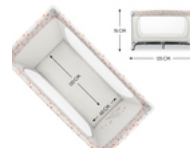

MANY OTHER ACCESSORIES AVAILABLE

DREAM N PLAY PLUS
COMFORTABLE TRAVEL COT & PLAYPEN IN DISNEY DESIGN

Product Images

ENCHANTING
WINNIE THE POOH DESIGN

SENSE OF SECURITY
FOR CHILDREN UP TO 15 KG

QUICK AND EASY
TO ASSEMBLE AND FOLD

Snug and safe

Everything is strange when you go away. Your child (up to 15kg) feels safe in the Dream N Play Plus travel cot - whether sleeping or playing. And the Winnie the Pooh Disney design makes it fun!