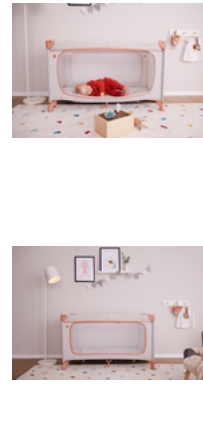

MANY OTHER ACCESSORIES AVAILABLE

DREAM N PLAY PLUS
COMFORTABLE TRAVEL COT & PLAYPEN IN DISNEY DESIGN

Product Images

ENCHANTING
WINNIE THE POOH DESIGN

SENSE OF SECURITY
FOR CHILDREN UP TO 15 KG

QUICK AND EASY
TO ASSEMBLE AND FOLD

WITH TRANSPORT BAG
EASY TO TRANSPORT

EXTRA LARGE HATCH
FOR LITTLE EXPLORERS

OPTIONALLY AVAILABLE
WITH THE TRAVEL BED COVER TO MAKE A
PLAY TENT

MANY OTHER
ACCESSORIES AVAILABLE

Lifestyle Images

Comfortable travel cot and playpen in Disney design

Snug and safe

Everything is strange when you go away. Your child (up to 15kg) feels safe in the Dream N Play Plus travel cot - whether sleeping or playing. And the Winnie the Pooh Disney design makes it fun!

Extra-large hatch for little explorers

Children want to explore. The Dream N Play Plus has a large hatch that can open from the outside so that your child can crawl out of bed on their own. And the Travel Bed Cover, an optional extra, turns the bed into a play tent.