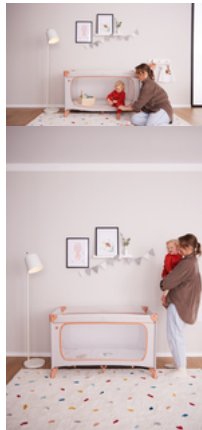

MANY OTHER ACCESSORIES AVAILABLE

DREAM N PLAY PLUS
COMFORTABLE TRAVEL COT & PLAYPEN IN DISNEY DESIGN

Product Images

ENCHANTING
WINNIE THE POOH DESIGN

SENSE OF SECURITY
FOR CHILDREN UP TO 15 KG

QUICK AND EASY
TO ASSEMBLE AND FOLD

WITH TRANSPORT BAG
EASY TO TRANSPORT

EXTRA LARGE HATCH
FOR LITTLE EXPLORERS

MANY OTHER
ACCESSORIES AVAILABLE

Lifestyle Images

Comfortable travel cot and playpen in Disney design

Snug and safe

Everything is strange when you go away. Your child (up to 15kg) feels safe in the Dream N Play Plus travel cot - whether sleeping or playing. And the Winnie the Pooh Disney design makes it fun!

Quick and easy to set up and dismantle

It's simple with the special mechanism: the travel cot is easy to set up and dismantle.

Easy to transport with transport bag

Space-saving, practical and colour-coordinated: store the Dream N Play Plus in its transport bag and simply take it with you.

Extra-large hatch for little explorers

Children want to explore. The Dream N Play Plus has a large hatch that can open from the outside so that your child can crawl out of bed on their own. And the Travel Bed Cover, an optional extra, turns the bed into a play tent.