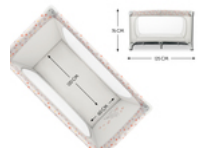

MANY OTHER ACCESSORIES

The Sleeper mattress, Travel Bed Cover play tent, Travel Bed Canopy insect and sun protection, Travel Bed Mattress Cover fitted sheet and Travel Bed Mobile are available as optional extras.

MANY OTHER ACCESSORIES AVAILABLE

DREAM N PLAY PLUS
COMFORTABLE TRAVEL COT & PLAYPEN IN DISNEY DESIGN

Product Images

ENCHANTING
WINNIE THE POOH DESIGN

SENSE OF SECURITY
FOR CHILDREN UP TO 15 KG

QUICK AND EASY
TO ASSEMBLE AND FOLD

WITH TRANSPORT BAG
EASY TO TRANSPORT

EXTRA LARGE HATCH
FOR LITTLE EXPLORERS

MANY OTHER
ACCESSORIES AVAILABLE

Lifestyle Images

Comfortable travel cot and playpen in Disney design

Snug and safe

Everything is strange when you go away. Your child (up to 15kg) feels safe in the Dream N Play Plus travel cot - whether sleeping or playing. And the Winnie the Pooh Disney design makes it fun!

Quick and easy to set up and dismantle

It's simple with the special mechanism: the travel cot is easy to set up and dismantle.

Easy to transport with transport bag

Space-saving, practical and colour-coordinated: store the Dream N Play Plus in its transport bag and simply take it with you.