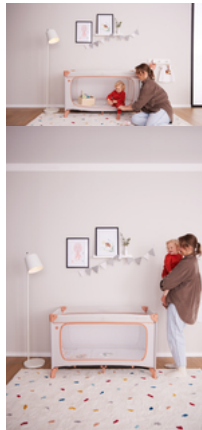

MANY OTHER ACCESSORIES AVAILABLE

DREAM N PLAY PLUS
COMFORTABLE TRAVEL COT & PLAYPEN IN DISNEY DESIGN

Product Images

ENCHANTING
WINNIE THE POOH DESIGN

SENSE OF SECURITY
FOR CHILDREN UP TO 15 KG

QUICK AND EASY
TO ASSEMBLE AND FOLD

WITH TRANSPORT BAG
EASY TO TRANSPORT

EXTRA LARGE HATCH
FOR LITTLE EXPLORERS

OPTIONALLY AVAILABLE
WITH THE TRAVEL BED COVER TO MAKE A
PLAY TENT

MANY OTHER
ACCESSORIES AVAILABLE

Lifestyle Images

Comfortable travel cot and playpen in Disney design

Snug and safe

Everything is strange when you go away. Your child (up to 15kg) feels safe in the Dream N Play Plus travel cot - whether sleeping or playing. And the Winnie the Pooh Disney design makes it fun!