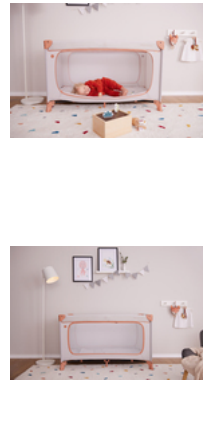

MANY OTHER ACCESSORIES AVAILABLE

DREAM N PLAY PLUS
COMFORTABLE TRAVEL COT & PLAYPEN IN DISNEY DESIGN

Product Images

ENCHANTING
WINNIE THE POOH DESIGN

SENSE OF SECURITY
FOR CHILDREN UP TO 15 KG

QUICK AND EASY
TO ASSEMBLE AND FOLD

WITH TRANSPORT BAG
EASY TO TRANSPORT

EXTRA LARGE HATCH
FOR LITTLE EXPLORERS

MANY OTHER
ACCESSORIES AVAILABLE

Lifestyle Images

Comfortable travel cot and playpen in Disney design

Snug and safe

Everything is strange when you go away. Your child (up to 15kg) feels safe in the Dream N Play Plus travel cot - whether sleeping or playing. And the Winnie the Pooh Disney design makes it fun!

Extra-large hatch for little explorers

Children want to explore. The Dream N Play Plus has a large hatch that can open from the outside so that your child can crawl out of bed on their own. And the Travel Bed Cover, an optional extra, turns the bed into a play tent.