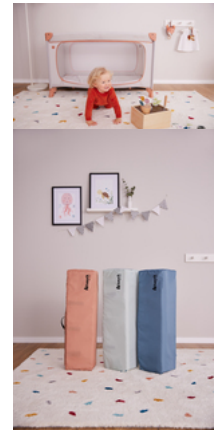

MANY OTHER ACCESSORIES AVAILABLE

DREAM N PLAY PLUS
COMFORTABLE TRAVEL COT & PLAYPEN IN DISNEY DESIGN

Product Images

ENCHANTING
WINNIE THE POOH DESIGN

SENSE OF SECURITY
FOR CHILDREN UP TO 15 KG

QUICK AND EASY
TO ASSEMBLE AND FOLD

WITH TRANSPORT BAG
EASY TO TRANSPORT

EXTRA LARGE HATCH
FOR LITTLE EXPLORERS

MANY OTHER
ACCESSORIES AVAILABLE

Lifestyle Images

Comfortable travel cot and playpen in Disney design

Snug and safe

Everything is strange when you go away. Your child (up to 15kg) feels safe in the Dream N Play Plus travel cot - whether sleeping or playing. And the Winnie the Pooh Disney design makes it fun!

Quick and easy to set up and dismantle

It's simple with the special mechanism: the travel cot is easy to set up and dismantle.

Easy to transport with transport bag

Space-saving, practical and colour-coordinated: store the Dream N Play Plus in its transport bag and simply take it with you.

Extra-large hatch for little explorers

Children want to explore. The Dream N Play Plus has a large hatch that can open from the outside so that your child can crawl out of bed on their own. And the Travel Bed Cover, an optional extra, turns the bed into a play tent.