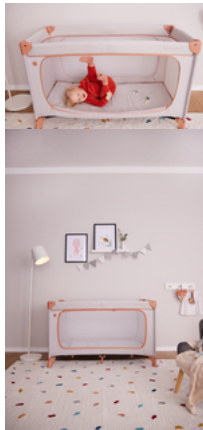

MANY OTHER ACCESSORIES AVAILABLE

DREAM N PLAY PLUS
COMFORTABLE TRAVEL COT & PLAYPEN IN DISNEY DESIGN

Product Images

ENCHANTING
WINNIE THE POOH DESIGN

SENSE OF SECURITY
FOR CHILDREN UP TO 15 KG

QUICK AND EASY
TO ASSEMBLE AND FOLD

WITH TRANSPORT BAG
EASY TO TRANSPORT

EXTRA LARGE HATCH
FOR LITTLE EXPLORERS

MANY OTHER
ACCESSORIES AVAILABLE

Lifestyle Images

Comfortable travel cot and playpen in Disney design

Snug and safe

Everything is strange when you go away. Your child (up to 15kg) feels safe in the Dream N Play Plus travel cot - whether sleeping or playing. And the Winnie the Pooh Disney design makes it fun!

Quick and easy to set up and dismantle

It's simple with the special mechanism: the travel cot is easy to set up and dismantle.

Easy to transport with transport bag

Space-saving, practical and colour-coordinated: store the Dream N Play Plus in its transport bag and simply take it with you.

Extra-large hatch for little explorers

Children want to explore. The Dream N Play Plus has a large hatch that can open from the outside so that your child can crawl out of bed on their own. And the Travel Bed Cover, an optional extra, turns the bed into a play tent.