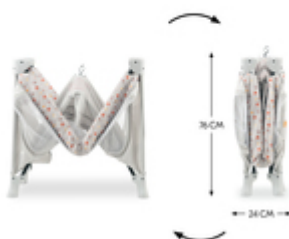

QUICK AND EASY
TO ASSEMBLE AND FOLD

QUICK AND EASY TO SET UP AND DISMANTLE

Do you want a travel cot that is really quick to assemble? The special mechanism of the Dream N Play Plus makes it easy: it's child's play to assemble and fold up again.