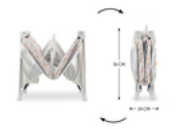

MANY OTHER ACCESSORIES

The Sleeper mattress, Travel Bed Cover play tent, Travel Bed Canopy insect and sun protection, Travel Bed Mattress Cover fitted sheet and Travel Bed Mobile are available as optional extras.

MANY OTHER ACCESSORIES AVAILABLE

DREAM N PLAY PLUS
COMFORTABLE TRAVEL COT & PLAYPEN IN DISNEY DESIGN

Product Images

ENCHANTING
WINNIE THE POOH DESIGN

SENSE OF SECURITY
FOR CHILDREN UP TO 15 KG

QUICK AND EASY
TO ASSEMBLE AND FOLD

WITH TRANSPORT BAG
EASY TO TRANSPORT

EXTRA LARGE HATCH
FOR LITTLE EXPLORERS

MANY OTHER
ACCESSORIES AVAILABLE

Lifestyle Images

Comfortable travel cot and playpen in Disney design

Snug and safe

Everything is strange when you go away. Your child (up to 15kg) feels safe in the Dream N Play Plus travel cot - whether sleeping or playing. And the Winnie the Pooh Disney design makes it fun!