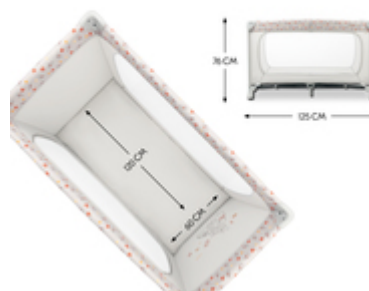

DREAM N PLAY PLUS
COMFORTABLE TRAVEL COT & PLAYPEN IN DISNEY DESIGN

QUICK AND EASY TO SET UP AND DISMANTLE

/

EASY TO TRANSPORT WITH TRANSPORT BAG

/

EXTRA-LARGE HATCH FOR LITTLE EXPLORERS

ENCHANTING
WINNIE THE POOH DESIGN

FOR REAL DISNEY FANS

Are you a fan of Disney children's classics? The Dream N Play Plus travel cot in a great Disney design makes for more fun at home and on the go!

SNUG AND SAFE

Everything is strange when you go away. Your child (up to 15 kg) feels safe in the timeless design of the Dream N Play Plus travel cot - whether sleeping or playing.

SENSE OF SECURITY
FOR CHILDREN UP TO 15 KG

QUICK AND EASY
TO ASSEMBLE AND FOLD

QUICK AND EASY TO SET UP AND DISMANTLE

Do you want a travel cot that is really quick to assemble? The special mechanism of the Dream N Play Plus makes it easy: it's child's play to assemble and fold up again.