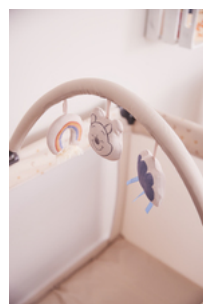

QUICK
ASSEMBLY AND FOLDING

EASY TO TRANSPORT
THANKS TO THE INCLUDED BAG

EXPANDABLE
WITH ACCESSORIES

Lifestyle Images

Beautiful travel cot in a Disney design

Travelling is exciting. The Dream N Play Go is a travel cot and playpen in one, making it the perfect place for your baby to sleep and play. A true home away from home for when on the go.

In the Dream N Play Go, your baby will be super-comfortable – right from the outset. The integrated play bar provides an additional feel-good factor. An indispensable companion – right from birth!

Quick to assemble and disassemble