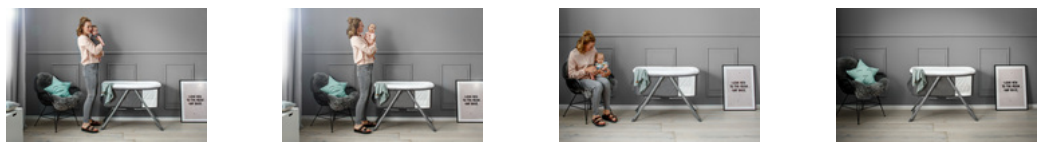

DREAMER

- Baby bed and bedside cot
- One-handed folding
- Lockable rocking function
- Compact folding for space-saving storage
- For holidays and home

DREAMER

PERFECT FROM BIRTH

For little dreamers! The cute Dreamer is travel bed, cradle and bassinet in one. Used as practical second bed, your little one will be able to sleep on eye level with mum and dad. And thanks to its rocking function, your offspring will be softly put to sleep.

DREAMER

Product Images

Lifestyle Images

For little dreamers! Cute Dreamer is bassinet, cradle, mobile spare bed, and travel bed in one. Not only is it universal, but it also scores points because of its very special folding mechanism. Dreamer can be folded together in one movement by pulling on the loop. The mattress stays in the bed during folding. The loop doubles up as a carrying handle for the transport.

Just carry the Dreamer to the required location, pull it apart and it is ready for use. This way, your baby can always stay close to you while you are working in the kitchen or the living room. The Dreamer can be used in any room as a bassinet or cradle. As a cradle, it rocks gently back and forth, but can also be kept in place by twisting the base of the bed. Dreamer can be a practical spare bed in the bedroom. Keep an eye on your baby at all times through the large windows.

The Dreamer has a soft plush edging all the way around and, with a lying surface of 90 x 50cm, it is ideal for newborns. Bits and pieces can be stored in the pocket at the foot of the bed. Matching mattress included. The fabric cover has a zip fastening so that it can be removed for cleaning.