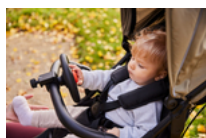

Lifestyle Images