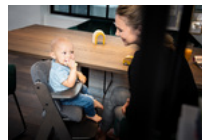

Lifestyle Images