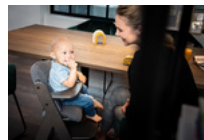

PRACTICAL NEWBORN MODULES

FITTING TRAYS & TABLES FOR MEALTIME

HIGH-QUALITY ACCESSORIES

PRACTICAL HEIGHT FOR ALMOST ANY TABLE

PLAYING AND LEARNING IS FUN WITH THE PLAY TRAY

Lifestyle Images

Alpha + - The wooden highchair that grows along for life

Elevated stability for safe mealtimes

Thanks to its stable construction and the integrated floor gliders, the Alpha+ is tilt-proof. When your child pushes away from the table, the highchair simply moves slightly backwards. Both the safety strap and 5-point harness are included and help keep your child safe. Also, they are compatible with other hauck accessories. The safety bar is essential for smaller children, while it can be removed later, allowing your child to sit comfortably at the dining table or the desk.