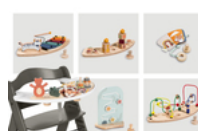

PRACTICAL NEWBORN MODULES

FITTING TRAYS & TABLES FOR MEALTIME

HIGH-QUALITY ACCESSORIES

PRACTICAL HEIGHT FOR ALMOST ANY TABLE

PLAYING AND LEARNING IS FUN WITH THE PLAY TRAY

Lifestyle Images

Alpha + - The wooden highchair that grows along for life