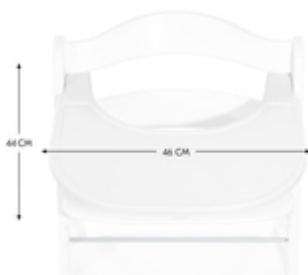

INDIVIDUAL SPACE
FROM 6 MONTHS

MORE INDEPENDENCY FOR YOUR TODDLER

The tray is clicked onto the Alpha+ front bar and allows children from 6 to 36 months more personal space on their own table.

SAFE SEATING POSITION WITH TRAY AND HARNESS

Thanks to the tray being compatible with the Alpha's 5-point harness and safety strap, your child is well secured and can't kick against the table when used free-standing in a room.

SAFE SEATING COMPATIBLE WITH ALPHA+ HARNESS

SPACIOUS TRAY FOR PLATES, CUPS & MORE

SPACIOUS TRAY FOR YOUR CHILD TO EAT AND PLAY

The tray offers plenty of room for plates, cups and toys. This way, your child can eat comfortably and play extensively while you do small errands.