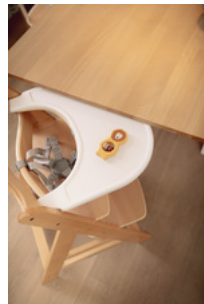

Thanks to the robust material, the tray can be used for a long time.

COMPATIBLE WITH
OTHER ACCESSORIES

ELEVATED COMFORT WITH
SEPARATE SEAT CUSHIONS

The tray is compatible with other Alpha+ accessories, such as the seat cushions and inserts, offering your child elevated seating comfort.

ALPHA CLICK TRAY
SUSTAINABLE TRAY FOR THE ALPHA+ AND BETA+

Product Images

SAFE SEATING
COMPATIBLE WITH ALPHA+ HARNESS

SPACIOUS TRAY
FOR PLATES, CUPS & MORE

FREE-STANDING USE
WHEREVER YOU NEED IT

OVERFLOW PROTECTION
THANKS TO ELEVATED EDGE

COMPATIBLE WITH
OTHER ACCESSORIES

Lifestyle Images

Alpha Click Tray - Practical and sustainable tray for the Alpha+

Sustainable highchair tray from 6 months onward

The highchair tray is made from Global Recycled Standard (GRS) certified material, which stands for clear social, ecological and chemical production regulations. It can be easily clicked onto your Alpha+ highchair, allowing your child to eat and play on their own table from 6 to 36 months.

Independence, safety and comfort for your child

Thanks to the tray being compatible with the highchair's 5-point harness and safety strap, your child is well secured in the Alpha+. The tray offers plenty of room for plates, cups and toys. Be it in the living room, kitchen or bathroom, thanks to the tray on your Alpha+, your child can sit at eye level with anywhere. The tray is compatible with other Alpha+ accessories, such as the seat cushions and inserts, offering your child elevated seating comfort.