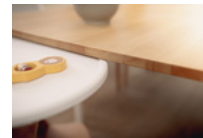

ALPHA CLICK TRAY
SUSTAINABLE TRAY FOR THE ALPHA+ AND BETA+

Product Images

SAFE SEATING
COMPATIBLE WITH ALPHA+ HARNESS

SPACIOUS TRAY
FOR PLATES, CUPS & MORE

FREE-STANDING USE
WHEREVER YOU NEED IT

OVERFLOW PROTECTION
THANKS TO ELEVATED EDGE

COMPATIBLE WITH
OTHER ACCESSORIES

Lifestyle Images

Alpha Click Tray - Practical and sustainable tray for the Alpha+

Sustainable highchair tray from 6 months onward

The highchair tray is made from Global Recycled Standard (GRS) certified material, which stands for clear social, ecological and chemical production regulations. It can be easily clicked onto your Alpha+ highchair, allowing your child to eat and play on their own table from 6 to 36 months.