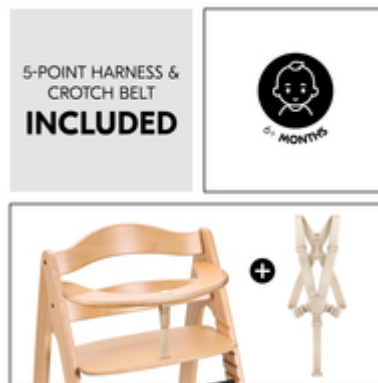

**EVERYTHING AT THE RIGHT HEIGHT –
EVERY TIME**

With 13 levels for the seat and footplate, you can adjust the Arketa to suit your growing child. From toddlers to adults (up to 130 kg), everyone can sit comfortably.

13 STEPS FOR THE SEAT AND FOOT PLATE
GROW-ALONG
& ERGONOMIC

**SUSTAINABLE
FSC®-CERTIFIED**

**SUSTAINABLE AND FSC®-
CERTIFIED BEECH WOOD**

Is sustainability important to you? It is to us, too. That's why we make the Arketa from high-quality, FSC®-certified beech wood. This guarantees ecological forest use and protects animals and plants.

WITH ALL THE BELLS AND WHISTLES

All your child needs to sit safely is included. Crotch belt, 5-point belt and front belt keeps your child safe, so you can enjoy relaxed meals. Suitable from the age of 6 months.

TILT-PROOF DESIGN

HARD TO TIP OVER

The Arketa is designed to be tip-safe. Even if your child pushes away from the table, the chair slides gently backwards with the floor gliders and remains stable.

WITH THE FAMILY FROM BIRTH