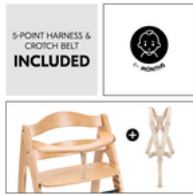

LEARNING TO EAT WITH THE ONE-CLICK FOOD TRAY

With the Arketa Click Tray, your child has plenty of space to explore. The food tray can be simply clicked onto the wooden front panel and quickly wiped clean.

PLAYING AND LEARNING
WITH THE PLAY TRAY

PLAYING AND LEARNING FUN WITH THE PLAY TRAY

With the click-in Arketa Play Tray, you can use your Arketa highchair even more flexibly, because your child can really engage with the individually combinable play sets.

ARKETA BEECH

THE STYLISH WOODEN HIGHCHAIR FOR EVERY LIFE PHASE

Product Images

Lifestyle Images

Ergonomic, stable, grow-along: the Arketa wooden highchair made of beech

The youngest children can now enjoy sharing meals together with the whole family. Our Arketa children's chair has a front bar at a height of 70 centimetres and fits under almost any dining table. So if your child 6 months or above, they can join in the eating fun too!

All your child needs to sit safely is included: crotch belt, 5-point harness and front bar. The Arketa is also designed to be tilt-proof. Even if your child pushes away from the table, the chair slides gently backwards with the floor gliders and remains stable.