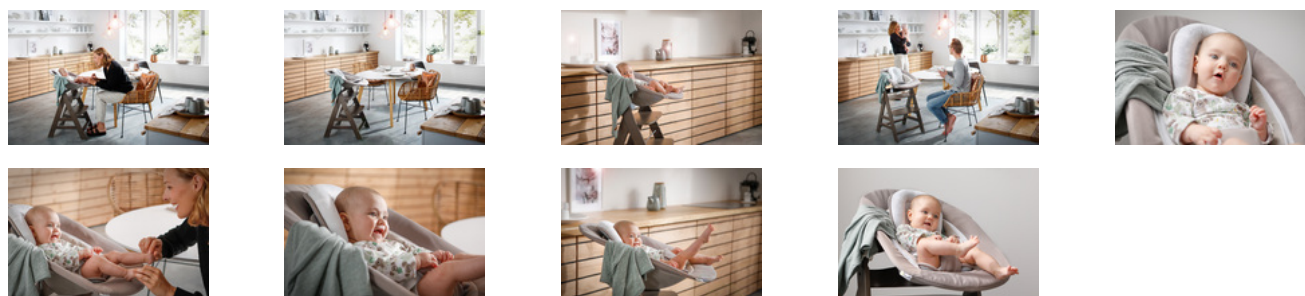

## Lifestyle Images

Alpha Bouncer Deluxe - the perfect newborn set. This cosy baby bouncer is compatible with the hauck wooden highchairs Alpha+ and Beta+ which can now be used right from birth. New-borns will feel super comfy now that they can be at eye level with the family. The baby rocker's back rest can be adjusted with one hand, and the mobile and bouncer frame are a welcome change.

The ergonomically shaped and softly padded bouncer directly attaches to the hauck grow-along highchair. The infant insert and lateral paddings support your baby's head, while the multi-adjustable backrest ensures that your little one is always in a comfortable position. The bouncer's 3-point harness helps keep your child safe. Furthermore, no matter if you are feeding or playing with your baby, the elevated position on the high chair is very back-friendly on you.

For a change, the bouncer easily attaches to its frame. Your baby can play with the mobile, grab and turn around the pendants, while supporting the development of his or her motor skills. And when it's time to make a little nap, the bouncer's soft and natural movements will rock your little treasure to sleep.