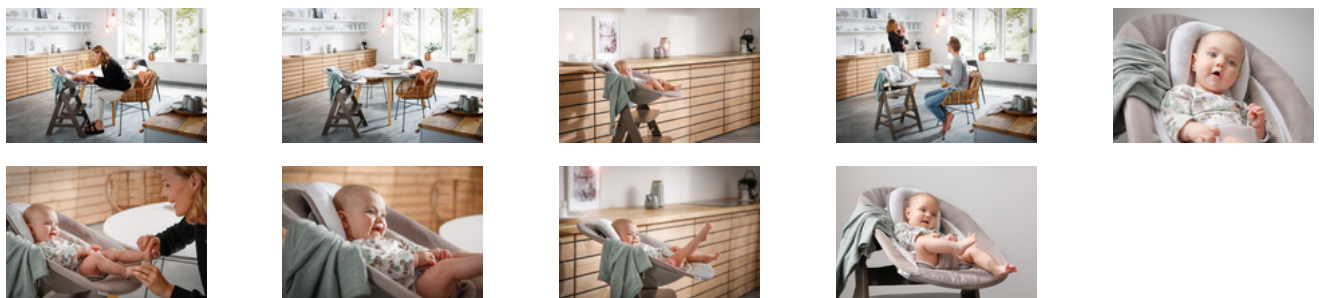

ALPHA BOUNCER DELUXE
2IN1 NEWBORN BOUNCER FOR ALPHA+ & BETA+ HIGHCHAIR

ROOT 1

ALPHA BOUNCER DELUXE

2IN1 NEWBORN BOUNCER FOR ALPHA+ & BETA+ HIGHCHAIR

Product Images

Lifestyle Images

Alpha Bouncer Deluxe - the perfect newborn set. This cosy baby bouncer is compatible with the hauck wooden highchairs Alpha+ and Beta+ which can now be used right from birth. New-borns will feel super comfy now that they can be at eye level with the family. The baby rocker's back rest can be adjusted with one hand, and the mobile and bouncer frame are a welcome change.

The ergonomically shaped and softly padded bouncer directly attaches to the hauck grow-along highchair. The infant insert and lateral paddings support your baby's head, while the multi-adjustable backrest ensures that your little one is always in a comfortable position. The bouncer's 3-point harness helps keep your child safe. Furthermore, no matter if you are feeding or playing with your baby, the elevated position on the high chair is very back-friendly on you.

For a change, the bouncer easily attaches to its frame. Your baby can play with the mobile, grab and turn around the pendants, while supporting the development of his or her motor skills. And when it's time to make a little nap, the bouncer's soft and natural movements will rock your little treasure to sleep.

Special features Detachable cover
Detachable head cushion
Toy bar with plush figures
One-handed backrest inclination

Age information 0 - 9 months

Harness 3-Point harness

Max. load 9 kg

Dimensions

Built up 65 x 47 x 69 cm