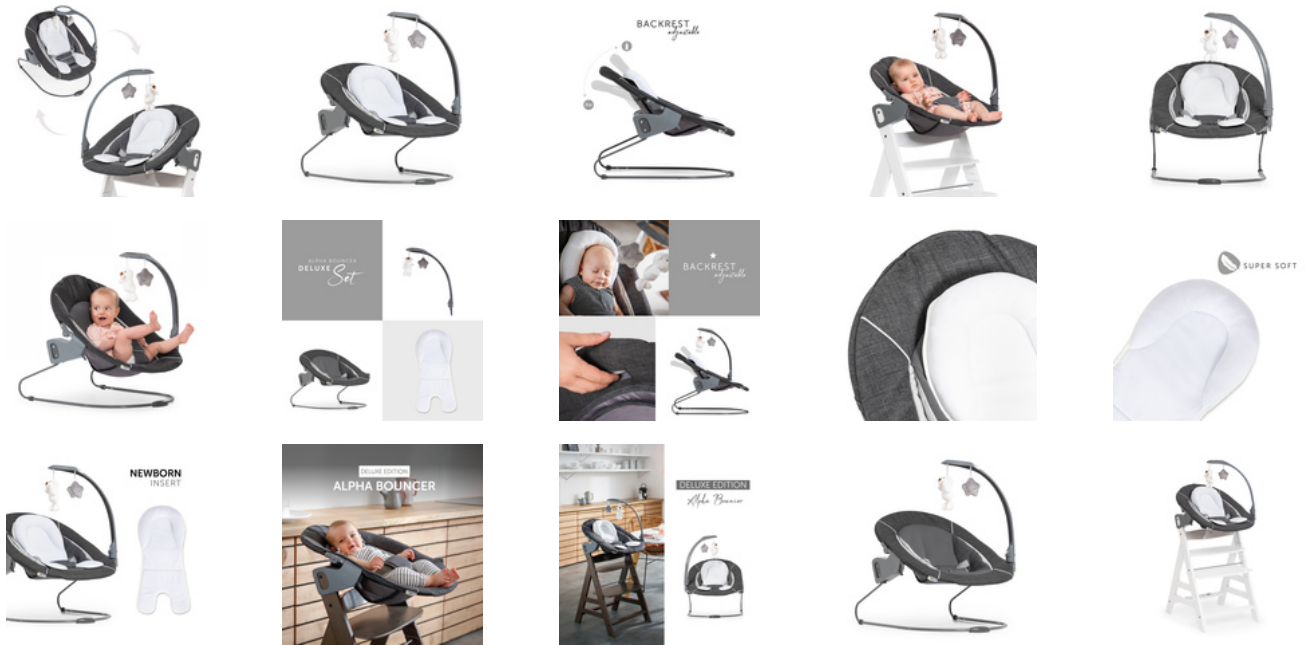

ALPHA BOUNCER DELUXE
2IN1 NEWBORN BOUNCER FOR ALPHA+ & BETA+ HIGHCHAIR

ROOT 1

ALPHA BOUNCER DELUXE

2IN1 NEWBORN BOUNCER FOR ALPHA+ & BETA+ HIGHCHAIR

Product Images

Lifestyle Images

2-in-1 baby bouncer and newborn attachment for the hauck Alpha+ and Beta+ wooden highchair

You like having your baby right next to you? That's just perfect! You can either use the bouncer on the floor or click it on your hauck Alpha+ or Beta+ highchair as a newborn seat. This way, your little one is at eye level with your right from birth and up to 9 kg or 9 months.

Cosy and soft

Does your baby like it cosy? Perfect, because the newborn insert with soft side padding makes it possible.

Can be combined with accessories

Does your baby spill a lot? No problem! Simply combine the baby bouncer with the hauck Baby Bouncer Cover. Made from soft muslin cotton, it is easy to care for and can be cleaned in the washing machine in the blink of an eye.

Special features Detachable cover
Detachable head cushion
Toy bar with plush figures
One-handed backrest inclination

Age information 0 - 9 months

Harness 3-Point harness

Max. load 9 kg

Dimensions

Built up 65 x 47 x 69 cm