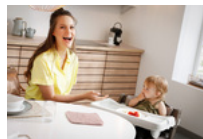

### GROW-ALONG TRAY

The table easily slips on the base until it clicks on and can be then adjusted up to 3 times in depth, allowing a perfect position for your growing child. In addition, thanks to the elevated edge nothing will fall down and the drink will remain well-placed in the cup hole. When not needed, the table is as easy to remove.

### REMOVABLE TRAY

When the transparent tray gets dirty, you can simply remove it for cleaning. Whilst doing so, you don't need to remove the whole table - just the transparent tray. Simply practical!

ALPHA TRAY  
TRAY FOR ALPHA+ & BETA+ HIGHCHAIR

### **Hauck Alpha Tray - the table set for the hauck Alpha+ highchair**

With this practical table set you can complete your Alpha+ or Beta+ highchair and make your child smile brightly. Because as of now, your little one can eat like the grown-ups.