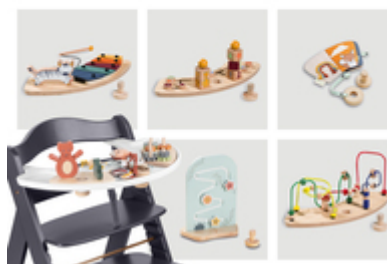

PLAYING AND LEARNING IS FUN
WITH THE PLAY TRAY