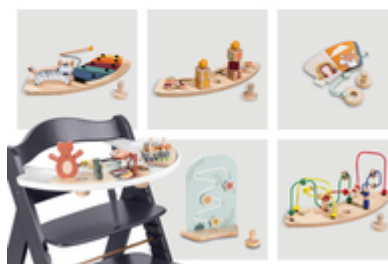

The included cushion for backrest and seat plate offer your child high seating comfort while eating and playing in is highchair.

PRACTICAL HEIGHT FOR ALMOST EVERY TABLE

The Beta+ can be used not only at the dining table, but also at your child's desk for doing homework or crafting.

PRACTICAL HEIGHT FOR ALMOST EVERY DINING TABLE

CAN BE USED FROM BIRTH
WITH SEPARATE HAUCK BOUNCER

USABLE FROM BIRTH WITH SEPARATE HAUCK BOUNCERS

In combination with the Alpha Bouncer Premium, Alpha Bouncer Deluxe or Alpha Bouncer 2in1, you can use the Beta+ for your newborn baby. All modules also come with a bouncer frame.

FUN PLAYING AND LEARNING WITH THE PLAY TRAY

With the click-in play tray, you can use your high chair even more flexibly, because your child can engage optimally with the individually configurable play attachments.

PLAYING AND LEARNING IS FUN
WITH THE PLAY TRAY

ADDITIONAL ACCESSORIES
AVAILABLE

MORE ACCESSORIES AVAILABLE

Alternatively, the Beta+ can also be combined with the adjustable Alpha Tray, the Alpha Click Tray, the seat reducer Alpha Cosy, or the storage boxes Alpha Box Set.