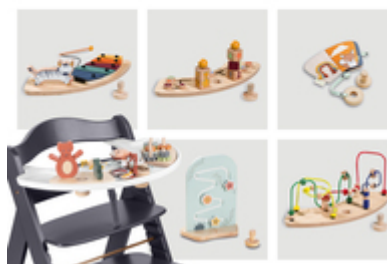

The included cushion for backrest and seat plate offer your child high seating comfort while eating and playing in is highchair.

PRACTICAL HEIGHT FOR ALMOST EVERY TABLE

The Beta+ can be used not only at the dining table, but also at your child's desk for doing homework or crafting.

PRACTICAL HEIGHT FOR ALMOST EVERY DINING TABLE

CAN BE USED FROM BIRTH
WITH SEPARATE HAUCK BOUNCER

USABLE FROM BIRTH WITH SEPARATE HAUCK BOUNCERS

In combination with the Alpha Bouncer Premium, Alpha Bouncer Deluxe or Alpha Bouncer 2in1, you can use the Beta+ for your newborn baby. All modules also come with a bouncer frame.

FUN PLAYING AND LEARNING WITH THE PLAY TRAY

With the click-in play tray, you can use your high chair even more flexibly, because your child can engage optimally with the individually configurable play attachments.

PLAYING AND LEARNING IS FUN
WITH THE PLAY TRAY

ADDITIONAL ACCESSORIES
AVAILABLE

MORE ACCESSORIES AVAILABLE

Alternatively, the Beta+ can also be combined with the adjustable Alpha Tray, the Alpha Click Tray, the seat reducer Alpha Cosy, or the storage boxes Alpha Box Set.