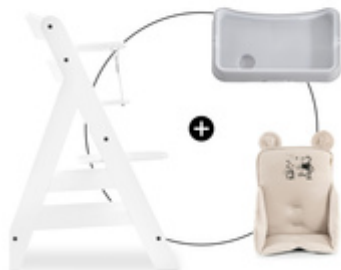

EASY AND PERFECT FIT

The Alpha Cosy Select is designed for the hauck grow-along chairs and fits them perfectly. It is very easy to install and just as easy to remove for washing.

EASY HANDLING

EASY AND PERFECT FIT

COMPATIBLE WITH
THE ALPHA TRAY

**COMPATIBLE WITH OTHER
ACCESSORIES**

You can use the seat cushion with the Alpha Tray, Alpha Wooden Tray, Alpha Click Tray and Alpha Play Tray for the Alpha+ / Beta+ and with the Arketa Click Tray and Arketa Play Tray for the Arketa.