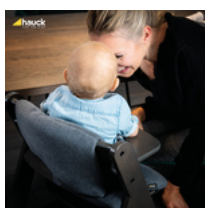

Product Images