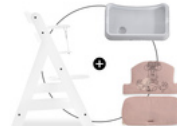

EASY HANDLING
EASY AND PERFECT FIT

COMPATIBLE WITH
THE ALPHA TRAY

Lifestyle Images

High-quality pad set in a magical Disney design for hauck wooden highchairs

Really comfy double padding

Looking for an extra-comfy pad set for your little one's highchair? The Highchair Pad Select fits on the hauck Alpha+, Beta+ and Arketa wooden highchairs. With the double-padded backrest, your child is extra-comfy when eating and playing.