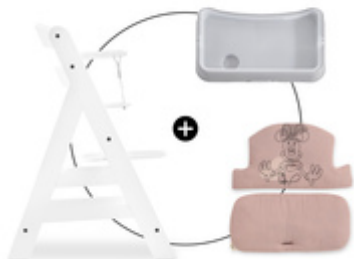

EASY AND PERFECT FIT

The Highchair Pad Select is designed for the hauck grow-along chairs and fits them perfectly. Thanks to the snap fasteners, the two pieces are easy to install and as easy to remove for washing.

EASY HANDLING

EASY AND PERFECT FIT

HIGHCHAIR PAD SELECT
COMFY HIGHCHAIR PAD WITH DOUBLE PADDED BACK PIECE

COMPATIBLE WITH
THE ALPHA TRAY

COMPATIBLE WITH THE ALPHA TRAY
TABLE

The Highchair Pad Select is compatible with the Alpha Tray, as well as with various other Alpha+ accessories, allowing your little one to use them at the same time.

EASY HANDLING
EASY AND PERFECT FIT

COMPATIBLE WITH
THE ALPHA TRAY

COMFORTABLE HIGHCHAIR PAD WITH DOUBLE PADDED BACK PIECE

This two-part seat pad is very useful for your toddler's time in the hauck Alpha+ wooden highchair, as it serves as seat reducer, while also offering additional comfort and stability thanks to the double padded back piece.