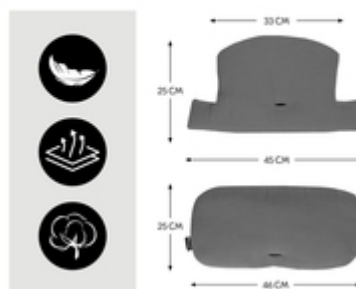

ALWAYS COMFY WHEN EATING & PLAYING