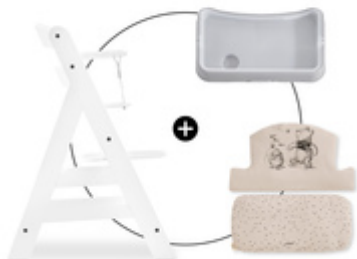

COMFORT & SAFETY
EXTRA-HIGH BACK PIECE

EASY ATTACHMENT TO THE HIGHCHAIR

Simple, fast and practical: the Highchair Pad Select is easy to attach to your highchair. The jersey version is attached with hook and loop fastener; the muslin version with press studs.

CAN BE USED WITH CROTCH BELT AND 5-POINT HARNESS

hauck wooden highchairs are all equipped with a crotch belt and a 5-point harness. You can also use both with the highchair seat pad. Your baby is well secured at any age.

COMFORT & SAFETY
USABLE WITH BOTH
ALPHA+ BELT SYSTEMS

COMPATIBLE WITH
THE ALPHA TRAY

FITS MANY OTHER ACCESSORIES

Combine the highchair seat pad with other hauck accessories for your wooden highchair. From food tray to play tray to storage box, it all fits!