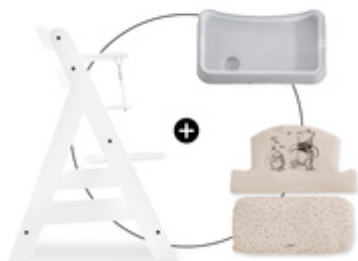

COMFORT & SAFETY
EXTRA-HIGH BACK PIECE

EASY ATTACHMENT TO THE HIGHCHAIR

Simple, fast and practical: the Highchair Pad Select is easy to attach to your highchair. The jersey version is attached with hook and loop fastener; the muslin version with press studs.

CAN BE USED WITH CROTCH BELT AND 5-POINT HARNESS

hauck wooden highchairs are all equipped with a crotch belt and a 5-point harness. You can also use both with the highchair seat pad. Your baby is well secured at any age.

COMFORT & SAFETY
USABLE WITH BOTH
ALPHA+ BELT SYSTEMS

COMPATIBLE WITH
THE ALPHA TRAY

FITS MANY OTHER ACCESSORIES

Combine the highchair seat pad with other hauck accessories for your wooden highchair. From food tray to play tray to storage box, it all fits!