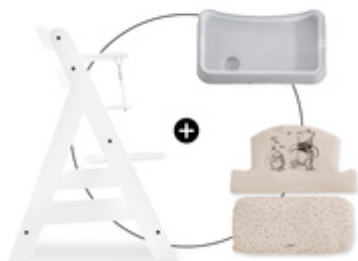

## EASY ATTACHMENT TO THE HIGHCHAIR

Simple, fast and practical: the Highchair Pad Select is easy to attach to your highchair. The jersey version is attached with hook and loop fastener; the muslin version with press studs.

## CAN BE USED WITH CROTCH BELT AND 5-POINT HARNESS

hauck wooden highchairs are all equipped with a crotch belt and a 5-point harness. You can also use both with the highchair seat pad. Your baby is well secured at any age.

COMFORT & SAFETY  
**USABLE WITH BOTH  
ALPHA+ BELT SYSTEMS**

**COMPATIBLE WITH**  
THE ALPHA TRAY

**FITS MANY OTHER ACCESSORIES**

Combine the highchair seat pad with other hauck accessories for your wooden highchair. From food tray to play tray to storage box, it all fits!