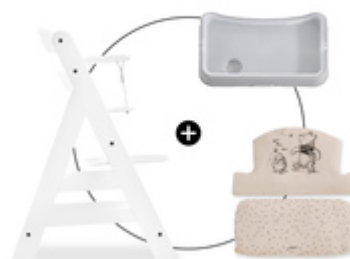

COMPATIBLE WITH THE ALPHA TRAY