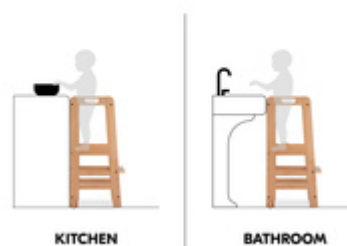

GROW-ALONG THANKS TO ADJUSTABLE FOOT PLATE

The learning tower grows along with your child. Depending on your child's size, you can adjust the foot plate into three different heights.

GROW-ALONG THANKS TO HEIGHT-ADJUSTABLE FOOT PLATE

UNIVERSAL USE

Your child can use the learning tower not only in the kitchen, but also at the table or the bathroom sink to reach various things easily and independently.

UNIVERSAL USE

EASY TO ASSEMBLE,
SAFE ADJUSTMENT OF FOOT PLATE

EASY TO ASSEMBLY AND HEIGHT-
ADJUSTABLE

Screws and tools are already included in delivery.
The foot plate can be easily adjusted with two
screws.

HARMONIOUS DESIGN FOR YOUR
INTERIOR

The shape and design of the learning tower are
adapted to the look of the hauck wooden
highchairs, allowing you to create a harmonious
picture in your home.