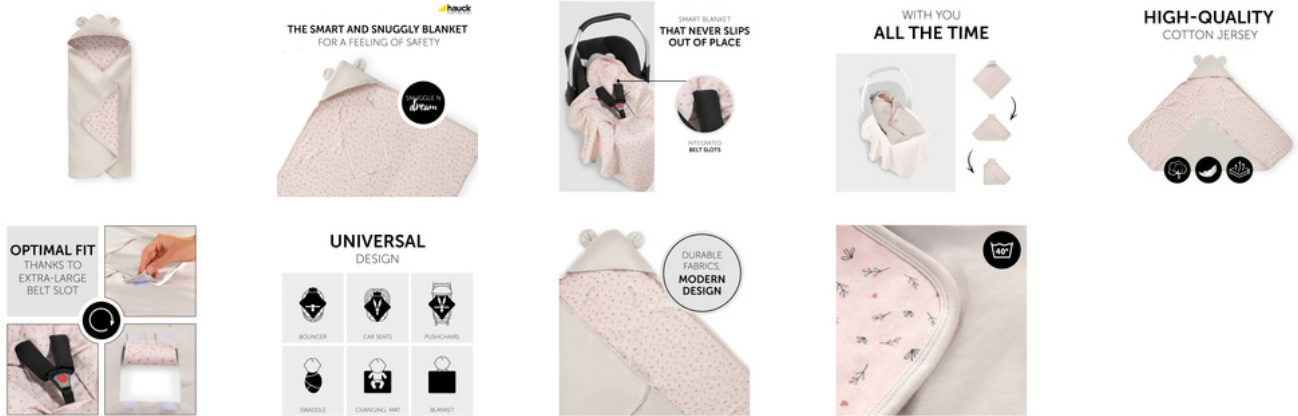

SNUGGLE N DREAM

SMART AND SNUGGLY BLANKET FOR A FEELING OF SAFETY

Product Images