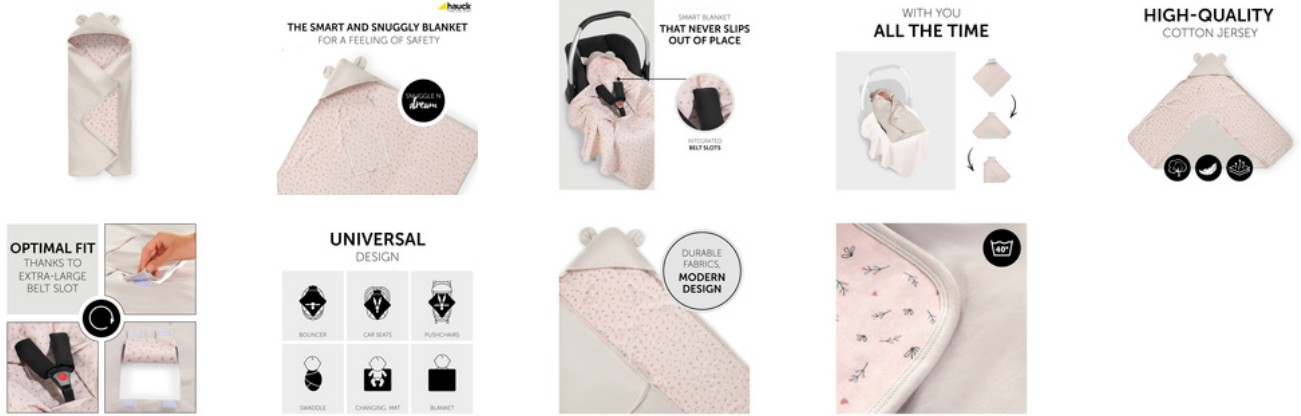

SNUGGLE N DREAM

SMART AND SNUGGLY BLANKET FOR A FEELING OF SAFETY

MACHINE WASHABLE AT 40 DEGREES

As small stains are hard to avoid, the Snuggle N Dream baby blanket can be machine washed at 40 degrees.

SNUGGLE N DREAM

SMART AND SNUGGLY BLANKET FOR A FEELING OF SAFETY

Product Images

Lifestyle Images

SNUGGLE N DREAM

SMART AND SNUGGLY BLANKET FOR A FEELING OF SAFETY

hauck Snuggle N Dream - Snuggly baby blanket with universal fit

During spring and autumn, sudden changes of weather are rather common. The Snuggle N Dream compensates for transitional periods and cooler summer days. But why is this baby blanket so special? Thanks to integrated belt slots, the blanket does not slip out of place when your little passenger kicks about, is easy to fit and ready for use in the blink of an eye.