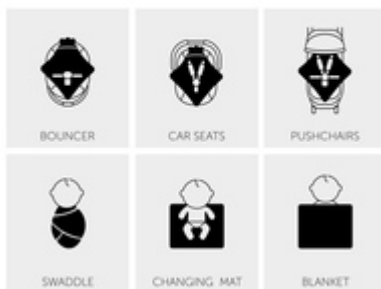

UNIVERSAL DESIGN