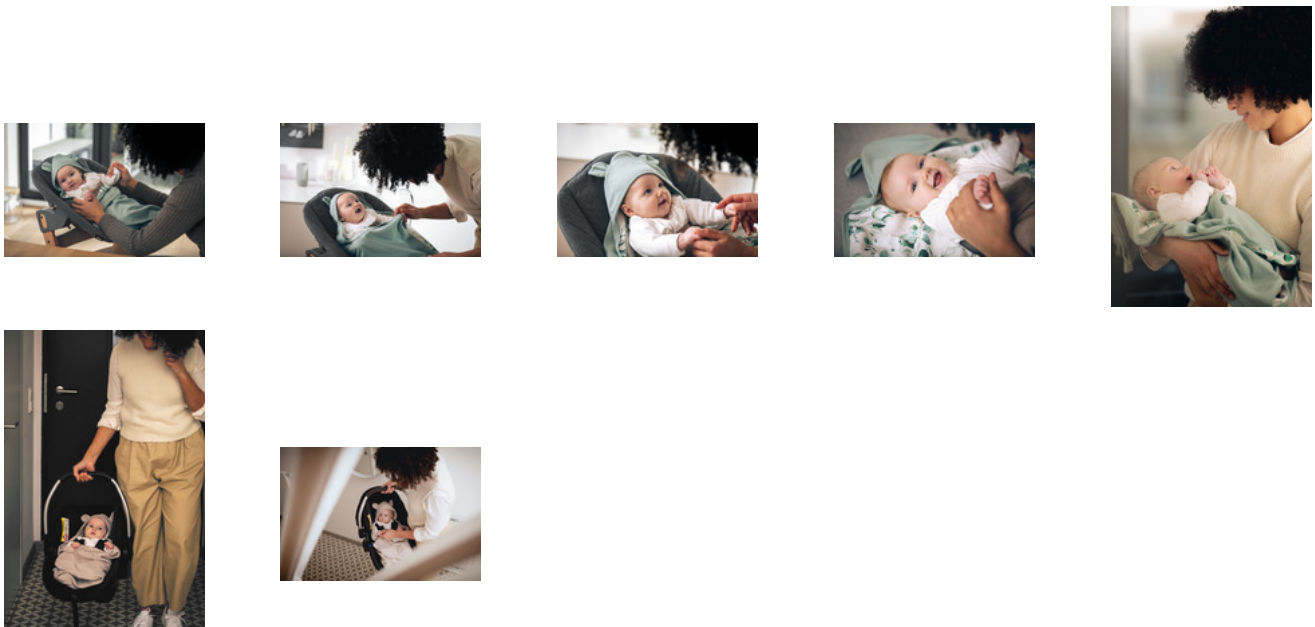

Lifestyle Images