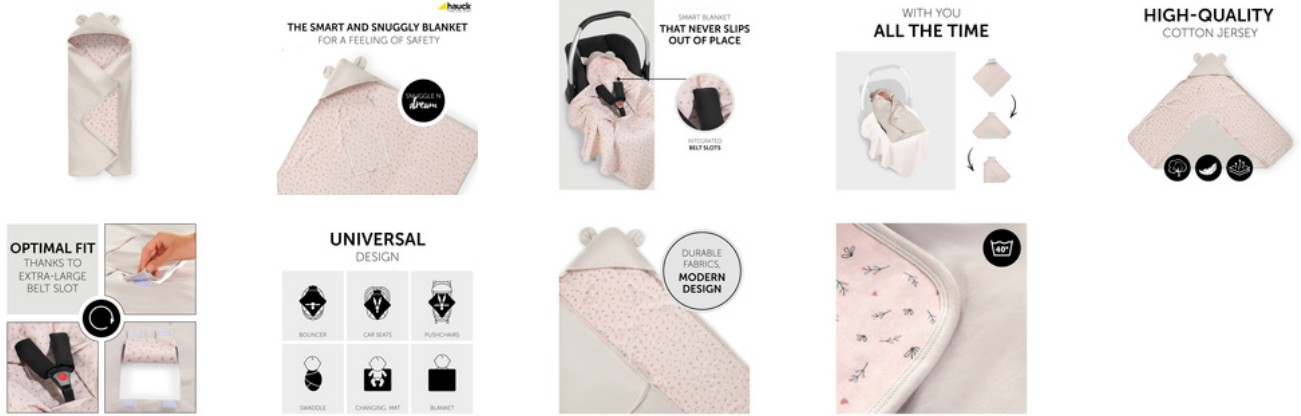

SNUGGLE N DREAM

SMART AND SNUGGLY BLANKET FOR A FEELING OF SAFETY

Product Images