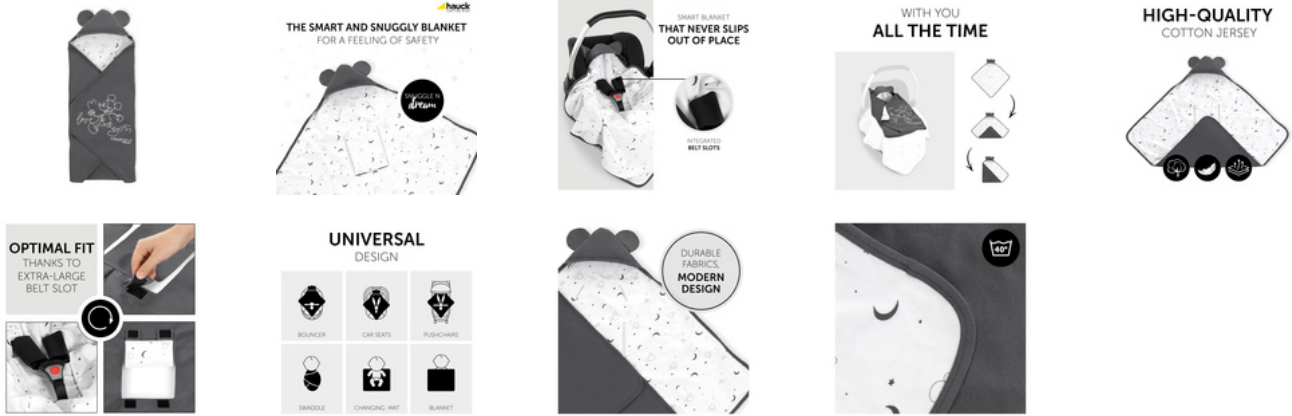

MACHINE WASHABLE AT 40 DEGREES

As small stains are hard to avoid, the Snuggle N Dream baby blanket can be machine washed at 40 degrees.

SNUGGLE N DREAM

SMART AND SNUGGLY BLANKET FOR A FEELING OF SAFETY

Product Images

Lifestyle Images

SNUGGLE N DREAM

SMART AND SNUGGLY BLANKET FOR A FEELING OF SAFETY

hauck Snuggle N Dream - Snuggly baby blanket with universal fit

During spring and autumn, sudden changes of weather are rather common. The Snuggle N Dream compensates for transitional periods and cooler summer days. But why is this baby blanket so special? Thanks to integrated belt slots, the blanket does not slip out of place when your little passenger kicks about, is easy to fit and ready for use in the blink of an eye.