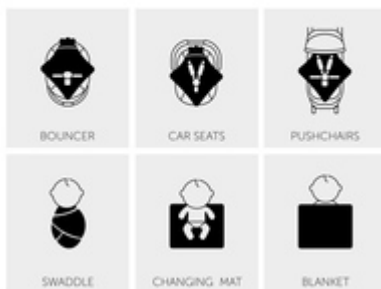

WITH YOU ALL THE TIME

The integrated belt slots prevent the blanket from slipping out of position, providing a snugly accommodation for your little dreamer who can be easily covered without being woken up.

WITH YOU ALL THE TIME

HIGH-QUALITY COTTON JERSEY

HIGH-QUALITY COTTON JERSEY FOR SWEET DREAMS

The blanket is made of soft, high-quality cotton jersey fabric, which is breathable and temperature-balancing. The hood protects your baby against draughts, making it ideal on colder summer days.

OPTIMAL FIT THANKS TO ONE, EXTRA-LARGE BELT SLOT

The integrated belt opening allows you to use the Snuggle N Dream blanket in combination with both a 3-point harness and 5-point harness.

UNIVERSAL DESIGN