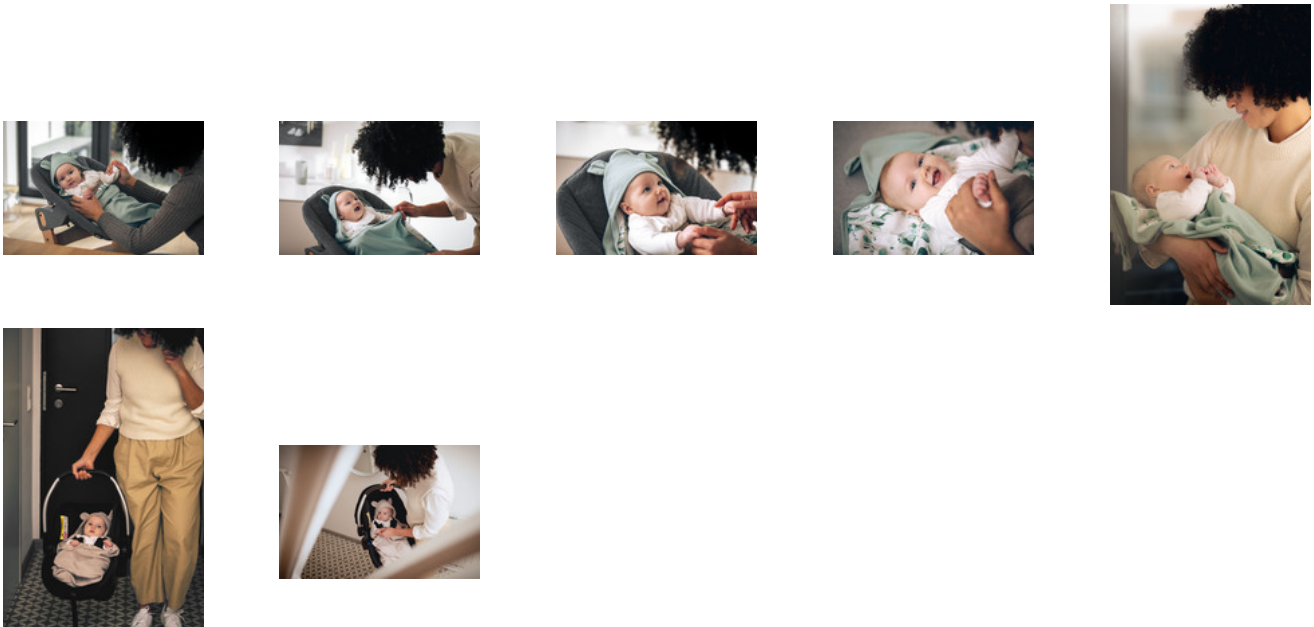

MACHINE WASHABLE AT 40 DEGREES

As small stains are hard to avoid, the Snuggle N Dream baby blanket can be machine washed at 40 degrees.

SNUGGLE N DREAM

SMART AND SNUGGLY BLANKET FOR A FEELING OF SAFETY

Product Images

Lifestyle Images

SNUGGLE N DREAM

SMART AND SNUGGLY BLANKET FOR A FEELING OF SAFETY

hauck Snuggle N Dream - Snuggly baby blanket with universal fit

During spring and autumn, sudden changes of weather are rather common. The Snuggle N Dream compensates for transitional periods and cooler summer days. But why is this baby blanket so special? Thanks to integrated belt slots, the blanket does not slip out of place when your little passenger kicks about, is easy to fit and ready for use in the blink of an eye.