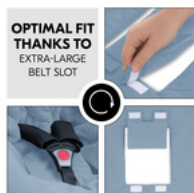

UNIVERSAL DESIGN

MODERN DESIGN WITH DURABLE FABRICS

The high-quality fabrics give the cover a modern look. Durable materials allow you to use the blanket for years.

MACHINE WASHABLE AT 30 DEGREES

If your baby spills, you can easily wash the Snuggly so Cosy baby blanket at 30 degrees in the washing machine.

SNUGGLE SO COSY

EXTRA SOFT BABY BLANKET IN HIGH QUALITY DESIGN

Product Images

Snuggle so Cosy - Extra soft baby blanket

Safe and cosy wrap blanket for your baby

The Snuggle so Cosy baby blanket is softly padded, has a lovely hood and can be tied with a bow. The blanket protects your baby from the wind and keeps them cosy and warm. It has a soft, breathable cotton cover that is gentle to your baby's sensitive skin. Whether spring, summer, autumn or winter - the thermo-regulating blanket is suitable for every season.

Universal use thanks to the sophisticated design with large belt opening

Thanks to the extra large belt opening, the baby blanket is ready for use at any time, easy to attach and can be used with both 3-point and 5-point harnesses. Whether at home or on the go - the Snuggle so Cosy is compatible with almost all (hauck) products: baby bouncers such as the Alpha Bouncer, infant carriers and car seats. It works as an insert or footmuff for prams and buggies, as well as a blanket for baby cribs and travel cots.