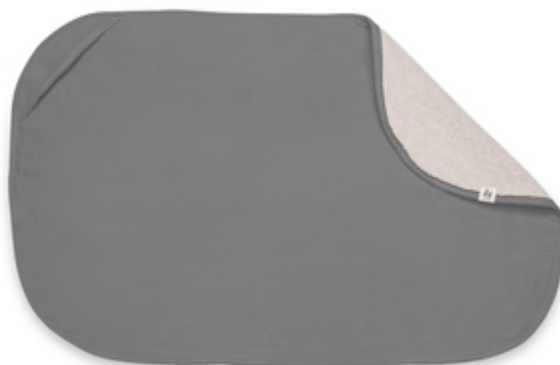

CHANGING MAT LINER
2IN1 TOPPER FOR CHANGING MATS AND TOWEL

**PERFECTLY MATCHED TO HAUCK CHANGE N
CLEAN**

/

SOFT MUSLIN AND CUDDLY TERRY SIDE

/

DURABLE AND EASY TO CLEAN FABRIC

TOPPER FOR CHANGING MAT AND TOWEL IN ONE

You can use the Change N Clean either as a topper for your baby's nappy changing or as a soft towel.

SOFT MUSLIN MEETS CUDDLY TERRY CLOTH

The clever combination of breathable muslin and absorbent, warm terry cloth is multifunctional and always gentle on your baby's skin.

EASY AND QUICK TO WASH

EASY AND QUICK TO WASH AT 60° C

The durable, high-quality fabric is machine-washable at 60° C, being ready to use again in no time.

IDEAL FOR CHANGE N CLEAN CHANGING MAT

The topper is a perfect fit for the hauck changing mat Change N Clean.

2IN1 TOPPER FOR CHANGING MATS AND TOWEL

Product Images

Lifestyle Images

Changing Mat Liner - 2in1 topper for changing mats and towel

Changing mat topper and towel in one

You can use the Change N Clean either as a topper for your baby's nappy changing or as a soft towel. The clever combination of breathable muslin and absorbent, warm terry cloth is multifunctional and always gentle on your baby's skin.