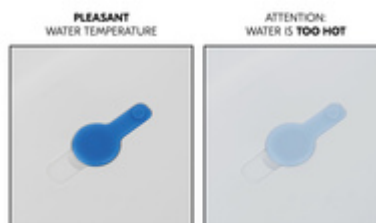

At home or out and about, in a hotel room or while camping, the baby tub inclusive stool is a practical companion that can be placed in most showers thanks to its size of 78 x 56 x 44 cm.

LARGE VOLUME AND WATER- SAVING AT THE SAME TIME

The baby bathtub takes up to 90 l water and a maximum weight of 40 kg, offering your baby enough room whilst you can save water compared to using a regular tub.

LONG-TERM COMPANION UP TO 5 YEARS

Thanks to the robust materials, your child can splash around up to 18 kg. Also, the Wash N Fold M can be combined with the separately available accessory hauck Bathtub Baby Inlay.

SAFE TEMPERATURE THANKS TO COLOUR-CHANGING PLUG

To keep your baby at a comfortable temperature around 36 degrees, the plug turns white when the water gets too hot, giving you approximate information about the temperature.

SAFE THANKS TO **COLOUR-CHANGING PLUG**

PROTECTION THROUGH SOFT AND ROUNDED MATERIAL

PROTECTION THROUGH SOFT MATERIALS

Thanks to the soft and rounded edges, your child's head can lean against the tub more comfortably and in a safer manner compared to a regular tub.