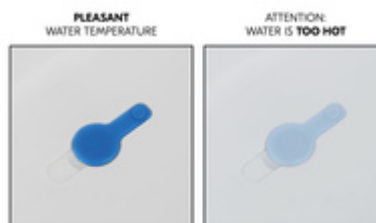

At home or out and about, in a hotel room or while camping, the baby tub inclusive stool is a practical companion that can be placed in most showers thanks to its size of 78 x 56 x 44 cm.

LARGE VOLUME AND WATER-SAVING AT THE SAME TIME

The baby bathtub takes up to 90 l water and a maximum weight of 40 kg, offering your baby enough room whilst you can save water compared to using a regular tub.

LONG-TERM COMPANION UP TO 5 YEARS

Thanks to the robust materials, your child can splash around up to 18 kg. Also, the Wash N Fold M can be combined with the separately available accessory hauck Bathtub Baby Inlay.

SAFE TEMPERATURE THANKS TO COLOUR-CHANGING PLUG

To keep your baby at a comfortable temperature around 36 degrees, the plug turns white when the water gets too hot, giving you approximate information about the temperature.

SAFE THANKS TO **COLOUR-CHANGING PLUG**

PROTECTION THROUGH SOFT AND ROUNDED MATERIAL

PROTECTION THROUGH SOFT MATERIALS

Thanks to the soft and rounded edges, your child's head can lean against the tub more comfortably and in a safer manner compared to a regular tub.