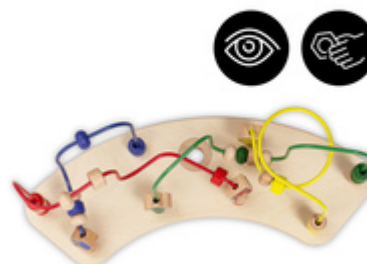

ALPHA PLAY MOVING SET
PLAY TRAY WITH BEAD MAZE FOR THE ALPHA+

PERFECT FOR PLAYING AND LEARNING

/

EASY CLICK INSTALLATION ON THE HIGHCHAIR

/

CAN BE COMBINED WITH A 2ND TOY

GREAT PLAY AND LEARNING SET FOR YOUR HIGHCHAIR

This set of play tray and motor loop allows you to use your Alpha+ or Beta+ even more flexibly, keeping your child entertained while doing chores.

TRAINS THE HAND-EYE COORDINATION

By moving the elements around, your child trains logical thinking, recognition of colours and shapes as well as the coordination between visual perception and fine motor skills.

BEAD MAZE TRAINS THE HAND-EYE COORDINATION

CAN BE COMBINED WITH A 2ND TOY

The play tray can be combined with up to two hauck toy attachments that can be bought and individually switched, allowing your child to train different skills at the same time.

EASY CLICK INSTALLATION ON THE HIGHCHAIR

The play tray is clicked on the front bar of the wooden highchair in no time and removed just as easily.

QUICK AND STABLE ATTACHMENT OF THE TOYS

The wooden toys can be fixed to the play tray with a wooden screw, preventing them to slip.