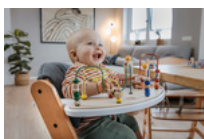

Lifestyle Images