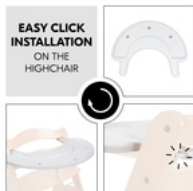

Product Images