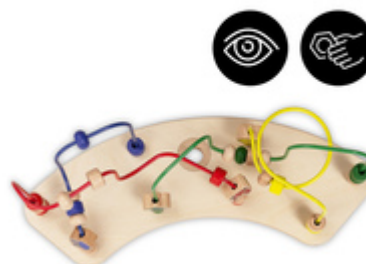

**ALPHA PLAY MOVING SET**  
PLAY TRAY WITH BEAD MAZE FOR THE ALPHA+

**PERFECT FOR PLAYING AND LEARNING**

/

**EASY CLICK INSTALLATION ON THE HIGHCHAIR**

/

**CAN BE COMBINED WITH A 2ND TOY**

## GREAT PLAY AND LEARNING SET FOR YOUR HIGHCHAIR

This set of play tray and motor loop allows you to use your Alpha+ or Beta+ even more flexibly, keeping your child entertained while doing chores.

## TRAINS THE HAND-EYE COORDINATION

By moving the elements around, your child trains logical thinking, recognition of colours and shapes as well as the coordination between visual perception and fine motor skills.

### BEAD MAZE TRAINS THE HAND-EYE COORDINATION