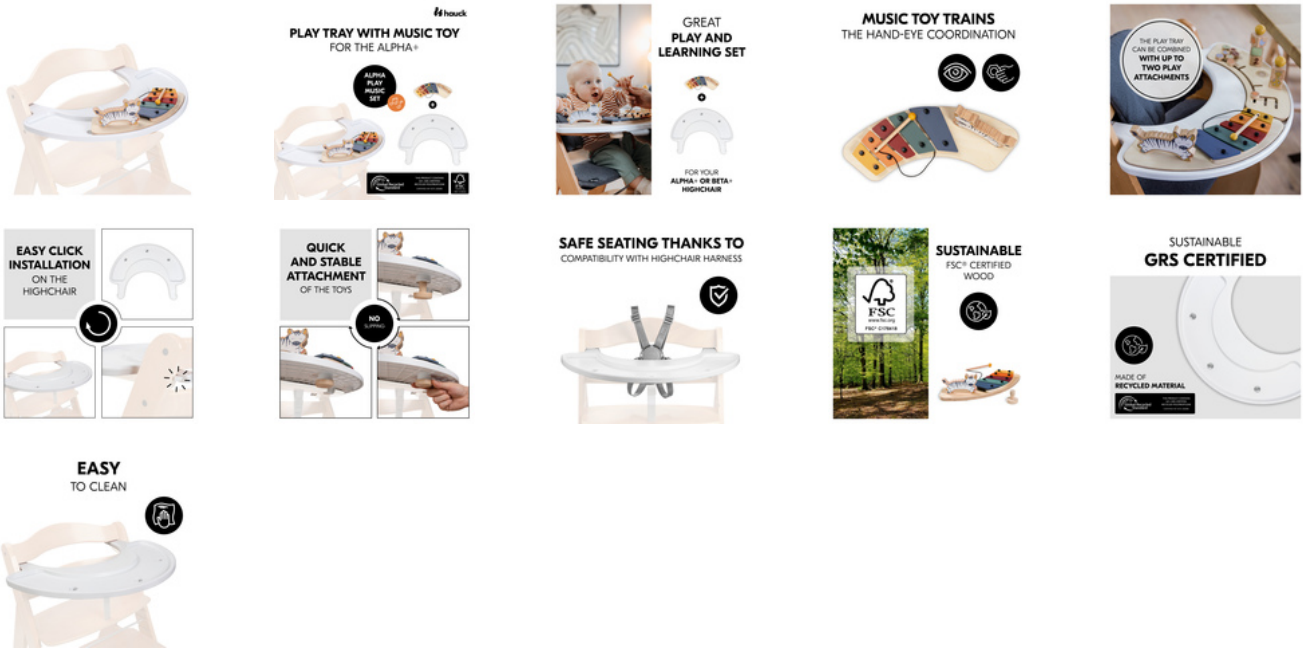

EASY TO CLEAN

EASY CLEANING THANKS TO SMOOTH SURFACE

The smooth surface of the play tray can be wiped clean with a cloth and traditional cleaning agents and is ready for use again in the blink of an eye.

ALPHA PLAY MUSIC SET

PLAY TRAY WITH MUSIC TOY FOR THE ALPHA+

Product Images

Lifestyle Images

hauck Alpha Play Music Set - Play tray with music toy for the Alpha+

Play and learning set for your highchair

This set of play tray and musical baby toy allows you to use your Alpha+ or Beta+ even more flexibly, keeping your child entertained while doing chores. By playing on the xylophon on wooden animal, your child trains musical rhythm as well as the coordination between visual perception and fine motor skills.

Can be combined with a 2nd toy

The play board can be combined with up to two hauck toy attachments that can be bought and individually switched, allowing your child to train different skills at the same time.