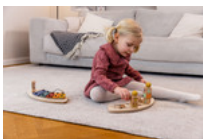

ALPHA PLAY SORTING SET

PLAY TRAY WITH SORTING TOY FOR THE ALPHA+

Product Images

Lifestyle Images

Alpha Play Sorting Set - Play tray with sorting toy for the Alpha+

Play and learning set for your highchair

This set of play tray and shape sorter allows you to use your Alpha+ or Beta+ even more flexibly, keeping your child entertained while doing chores. By moving the elements around, your child trains musical rhythm as well as the coordination between visual perception and fine motor skills.

Can be combined with a 2nd toy

The play board can be combined with up to two hauck toy attachments that can be bought and individually switched, allowing your child to train different skills at the same time.

Quick, stable and safe to use

The play tray is clicked on the front bar of the wooden highchair in no time and removed just as easily. The wooden toys can be fixed to the play tray with a wooden screw, preventing them to slip. In order for your child to sit safely even while playing, you can use the play together with the highchair harness. Suitable from 18 months onward.