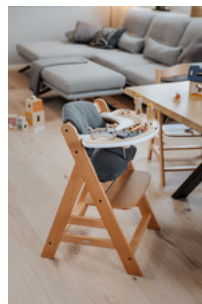

ALPHA PLAY SORTING SET

PLAY TRAY WITH SORTING TOY FOR THE ALPHA+

Product Images

Lifestyle Images

Alpha Play Sorting Set - Play tray with sorting toy for the Alpha+

Play and learning set for your highchair

This set of play tray and shape sorter allows you to use your Alpha+ or Beta+ even more flexibly, keeping your child entertained while doing chores. By moving the elements around, your child trains musical rhythm as well as the coordination between visual perception and fine motor skills.

Can be combined with a 2nd toy

The play board can be combined with up to two hauck toy attachments that can be bought and individually switched, allowing your child to train different skills at the same time.