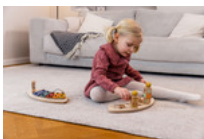

ALPHA PLAY SORTING SET

PLAY TRAY WITH SORTING TOY FOR THE ALPHA+

Product Images

Lifestyle Images

Alpha Play Sorting Set - Play tray with sorting toy for the Alpha+

Play and learning set for your highchair

This set of play tray and shape sorter allows you to use your Alpha+ or Beta+ even more flexibly, keeping your child entertained while doing chores. By moving the elements around, your child trains musical rhythm as well as the coordination between visual perception and fine motor skills.

Can be combined with a 2nd toy

The play board can be combined with up to two hauck toy attachments that can be bought and individually switched, allowing your child to train different skills at the same time.

Quick, stable and safe to use

The play tray is clicked on the front bar of the wooden highchair in no time and removed just as easily. The wooden toys can be fixed to the play tray with a wooden screw, preventing them to slip. In order for your child to sit safely even while playing, you can use the play together with the highchair harness. Suitable from 18 months onward.