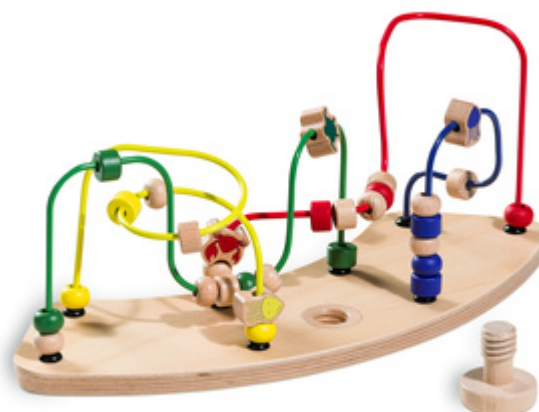

**PERFECT FOR PLAYING AND LEARNING**

/

**EASY CLICK INSTALLATION ON THE HIGHCHAIR**

/

**CAN BE COMBINED WITH A 2ND TOY**

## PLAY MOVING

BEAD MAZE FOR THE HAUCK HIGHCHAIR PLAY TRAY

**GREAT ADDITION  
TO YOUR HAUCK  
HIGHCHAIR  
WITH PLAY TRAY**

**USABLE ON THE  
ALPHA+, BETA+ OR  
ARKETA**

## GREAT ADDITION TO YOUR HAUCK HIGHCHAIR

With this motor loop, you can complement your Play Tray on the Alpha+, Beta+ or Arketa highchair with one more toy, offering your child the opportunity to train various skills.

## QUICK AND STABLE ATTACHMENT TO THE PLAY TRAY

The bead maze can be attached to your play tray with the wooden screw provided, preventing it from falling on the floor while playing.

**SUSTAINABLE**  
FSC® CERTIFIED  
WOOD