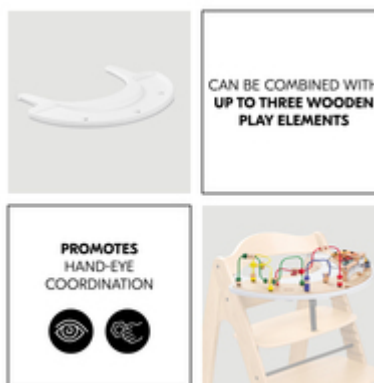

PERFECT FOR PLAYING AND LEARNING

/

**CAN BE COMBINED WITH UP TO THREE TOY
ATTACHMENTS**

/

EASY CLICK INSTALLATION ON THE HIGHCHAIR

GREAT PLAY & LEARNING TRAY
FOR YOUR HIGHCHAIR

LOVELY PLAY AND LEARNING TRAY
FOR YOUR HIGHCHAIR

This play tray allows you to use your wooden highchair Arketa even more flexibly, as it keeps your child entertained while you are cooking or doing other chores.

TRAINS THE HAND-EYE
COORDINATION

By combining this play tray with up to three hauck toy attachments (sold separately), your child has not only much fun but also trains their motor and visuals skills.

EASY CLICK INSTALLATION ON THE
HIGHCHAIR

The play tray is clicked on the front bar of the wooden highchair in no time and removed just as easily.

QUICK AND STABLE ATTACHMENT OF THE TOYS

The hauck toy attachments (not included) can be easily fixed to the play tray with a wooden screw, preventing them to slip.

ARKETA PLAY TRAY

PLAY TRAY FOR THE ARKETA HIGHCHAIR

Product Images

Lifestyle Images

Play tray for the Arketa highchair

Lovely play and learning tray that can be combined with three toys

This play tray allows you to use your wooden highchair Arketa even more flexibly, as it keeps your child entertained while you are cooking or doing other chores. In addition, the play tray helps your child training various motor and visual skills by combining it with up to three hauck toy attachments (sold separately). Suitable from 6 months onward.