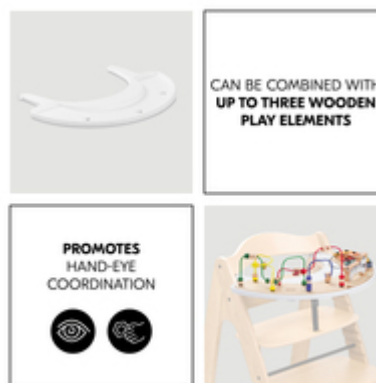

PERFECT FOR PLAYING AND LEARNING

/

**CAN BE COMBINED WITH UP TO THREE TOY
ATTACHMENTS**

/

EASY CLICK INSTALLATION ON THE HIGHCHAIR

GREAT PLAY & LEARNING TRAY
FOR YOUR HIGHCHAIR

LOVELY PLAY AND LEARNING TRAY
FOR YOUR HIGHCHAIR

This play tray allows you to use your wooden highchair Arketa even more flexibly, as it keeps your child entertained while you are cooking or doing other chores.

TRAINS THE HAND-EYE
COORDINATION

By combining this play tray with up to three hauck toy attachments (sold separately), your child has not only much fun but also trains their motor and visuals skills.

EASY CLICK INSTALLATION ON THE
HIGHCHAIR

The play tray is clicked on the front bar of the wooden highchair in no time and removed just as easily.

QUICK AND STABLE ATTACHMENT OF THE TOYS

The hauck toy attachments (not included) can be easily fixed to the play tray with a wooden screw, preventing them to slip.

Quick, stable and safe to use

The play tray is clicked on the front bar of the wooden highchair in no time and removed just as easily when you no longer need it or switch to eating. The toys, which can be bought separately and switched at any time, can be fixed to the play tray with a wooden screw, preventing them to fall on the floor. In order for your child to sit safely even while playing, you can use the play together with the highchair's 5-point harness and crotch strap.