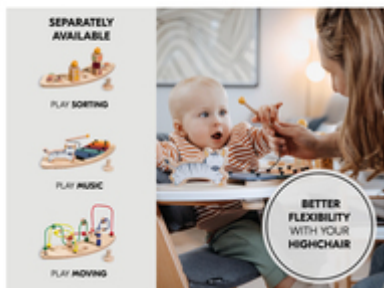

**LOVELY PLAY AND LEARNING TRAY
FOR YOUR HIGHCHAIR**

This play tray allows you to use your wooden highchair Alpha+ or Beta+ even more flexibly, as it keeps your child entertained while you are cooking or doing other chores.

**TRAINS THE HAND-EYE
COORDINATION**

By combining this play tray with up to three hauck toy attachments (sold separately), your child has not only much fun but also trains their motor and visuals skills.

**EASY CLICK INSTALLATION ON THE
HIGHCHAIR**

The play tray is clicked on the front bar of the wooden highchair in no time and removed just as easily.

QUICK AND STABLE ATTACHMENT OF THE TOYS

The toy attachments (not included) can be easily fixed to the play tray with a wooden screw, preventing them to slip.

Quick, stable and safe to use

The play tray is clicked on the front bar of the wooden highchair in no time and removed just as easily when you no longer need it or switch to eating. The toys, which can be bought separately and switched at any time, can be fixed to the play tray with a wooden screw, preventing them to fall on the floor. In order for your child to sit safely even while playing, you can use the play together with the highchair's 5-point harness and crotch strap.