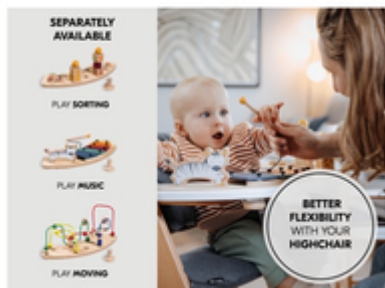

**GREAT PLAY AND LEARNING TRAY  
FOR YOUR HIGHCHAIR**

**LOVELY PLAY AND LEARNING TRAY  
FOR YOUR HIGHCHAIR**

This play tray allows you to use your wooden highchair Alpha+ or Beta+ even more flexibly, as it keeps your child entertained while you are cooking or doing other chores.

**TRAINS THE HAND-EYE  
COORDINATION**

By combining this play tray with up to three hauck toy attachments (sold separately), your child has not only much fun but also trains their motor and visuals skills.

### **Quick, stable and safe to use**

The play tray is clicked on the front bar of the wooden highchair in no time and removed just as easily when you no longer need it or switch to eating. The toys, which can be bought separately and switched at any time, can be fixed to the play tray with a wooden screw, preventing them to fall on the floor. In order for your child to sit safely even while playing, you can use the play together with the highchair's 5-point harness and crotch strap.