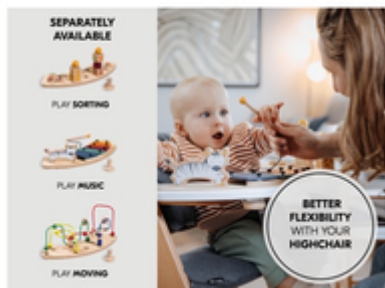

**LOVELY PLAY AND LEARNING TRAY
FOR YOUR HIGHCHAIR**

This play tray allows you to use your wooden highchair Alpha+ or Beta+ even more flexibly, as it keeps your child entertained while you are cooking or doing other chores.

**TRAINS THE HAND-EYE
COORDINATION**

By combining this play tray with up to three hauck toy attachments (sold separately), your child has not only much fun but also trains their motor and visuals skills.

**EASY CLICK INSTALLATION ON THE
HIGHCHAIR**

The play tray is clicked on the front bar of the wooden highchair in no time and removed just as easily.

QUICK AND STABLE ATTACHMENT OF THE TOYS

The toy attachments (not included) can be easily fixed to the play tray with a wooden screw, preventing them to slip.

Quick, stable and safe to use

The play tray is clicked on the front bar of the wooden highchair in no time and removed just as easily when you no longer need it or switch to eating. The toys, which can be bought separately and switched at any time, can be fixed to the play tray with a wooden screw, preventing them to fall on the floor. In order for your child to sit safely even while playing, you can use the play together with the highchair's 5-point harness and crotch strap.