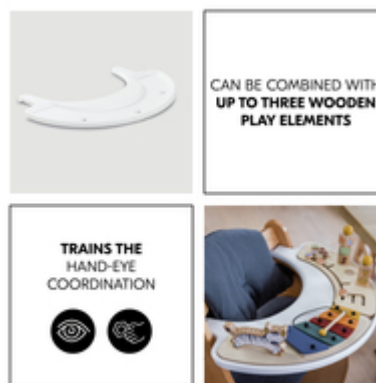

ALPHA PLAY TRAY
PLAY TRAY FOR THE ALPHA+ AND BETA+ HIGHCHAIR

PERFECT FOR PLAYING AND LEARNING

/

**CAN BE COMBINED WITH UP TO THREE TOY
ATTACHMENTS**

/

EASY CLICK INSTALLATION ON THE HIGHCHAIR

**GREAT PLAY AND LEARNING TRAY
FOR YOUR HIGHCHAIR**

**LOVELY PLAY AND LEARNING TRAY
FOR YOUR HIGHCHAIR**

This play tray allows you to use your wooden highchair Alpha+ or Beta+ even more flexibly, as it keeps your child entertained while you are cooking or doing other chores.

**TRAINS THE HAND-EYE
COORDINATION**

By combining this play tray with up to three hauck toy attachments (sold separately), your child has not only much fun but also trains their motor and visuals skills.

**EASY CLICK INSTALLATION ON THE
HIGHCHAIR**

The play tray is clicked on the front bar of the wooden highchair in no time and removed just as easily.

QUICK AND STABLE ATTACHMENT OF THE TOYS

The toy attachments (not included) can be easily fixed to the play tray with a wooden screw, preventing them to slip.