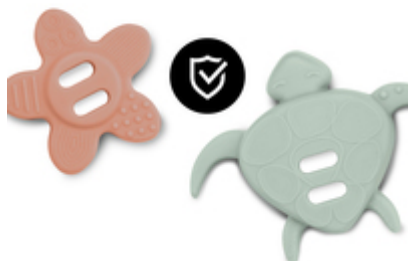

MADE FROM FOOD-SAFE SILICONE

/

FOR DOING PUZZLES AND GRASPING

/

PERFECT FOR THE HIGHCHAIR

FOR BITING:

MADE FROM FOOD-SAFE SILICONE

MADE FROM FOOD-SAFE SILICONE

So cute: the flower and turtle of the Play Puzzling S look sweet and are made of food-safe silicone. So they can wander into your baby's mouth.

FOR DOING PUZZLES AND GRASPING

Is your baby discovering the world? The cute and baby-friendly Play Puzzling puzzle pieces arouse their curiosity. And while doing a puzzle, your child trains their motor skills.

**FOR PUZZLING
AND GRABBING**

IT FEELS GOOD

Good for development: the structured surfaces of the soft silicone train your baby's sense of touch. For those first feelings of success.

PERFECT FOR THE HIGHCHAIR