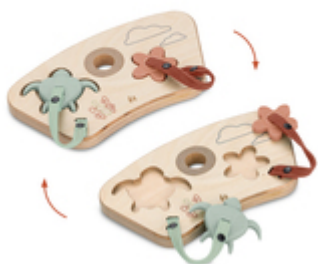

So cute: the flower and turtle of the Play Puzzling S look sweet and are made of food-safe silicone. So they can wander into your baby's mouth.

FOR DOING PUZZLES AND GRASPING

Is your baby discovering the world? The cute and baby-friendly Play Puzzling puzzle pieces arouse their curiosity. And while doing a puzzle, your child trains their motor skills.

**FOR PUZZLING  
AND GRABBING**

IT FEELS GOOD

Good for development: the structured surfaces of the soft silicone train your baby's sense of touch. For those first feelings of success.

## PERFECT FOR THE HIGHCHAIR

Fixed to the highchair, with no loose parts: with the Play Puzzling S, you can snap the pieces onto the puzzle. You screw the game to the Play Tray of your Alpha+, Beta+ or Arketa highchair.

## ALSO INDIVIDUALLY USABLE WITHOUT THE PLAY TRAY