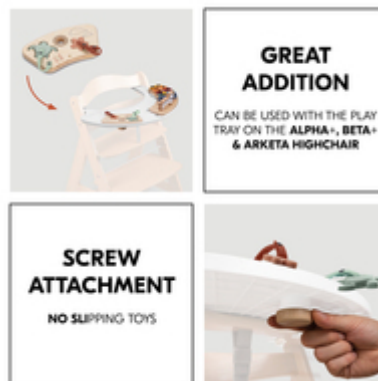

**FOR PUZZLING
AND GRABBING**

IT FEELS GOOD

Good for development: the structured surfaces of the soft silicone train your baby's sense of touch. For those first feelings of success.

PERFECT FOR THE HIGHCHAIR

Fixed to the highchair, with no loose parts: with the Play Puzzling S, you can snap the pieces onto the puzzle. You screw the game to the Play Tray of your Alpha+, Beta+ or Arketa highchair.

ALSO INDIVIDUALLY