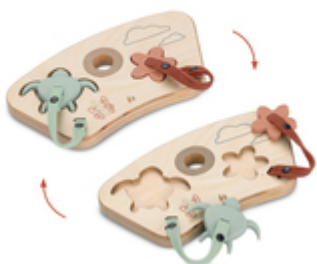

ALSO INDIVIDUALLY

USABLE WITHOUT THE PLAY TRAY