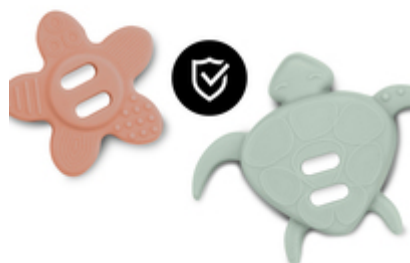

**MADE FROM FOOD-SAFE SILICONE**

/

**FOR DOING PUZZLES AND GRASPING**

/

**PERFECT FOR THE HIGHCHAIR**

**FOR BITING:**

MADE FROM FOOD-SAFE SILICONE

MADE FROM FOOD-SAFE SILICONE

So cute: the flower and turtle of the Play Puzzling S look sweet and are made of food-safe silicone. So they can wander into your baby's mouth.

FOR DOING PUZZLES AND GRASPING

Is your baby discovering the world? The cute and baby-friendly Play Puzzling puzzle pieces arouse their curiosity. And while doing a puzzle, your child trains their motor skills.

**FOR PUZZLING  
AND GRABBING**

IT FEELS GOOD

Good for development: the structured surfaces of the soft silicone train your baby's sense of touch. For those first feelings of success.