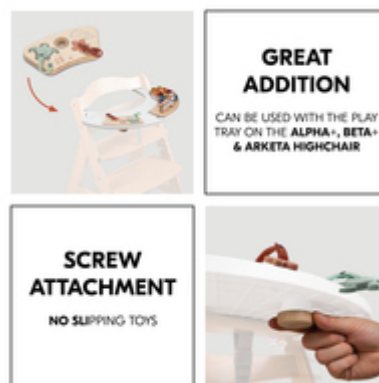

**FOR PUZZLING
AND GRABBING**

IT FEELS GOOD

Good for development: the structured surfaces of the soft silicone train your baby's sense of touch. For those first feelings of success.

PERFECT FOR THE HIGHCHAIR

Fixed to the highchair, with no loose parts: with the Play Puzzling S, you can snap the pieces onto the puzzle. You screw the game to the Play Tray of your Alpha+, Beta+ or Arketa highchair.

ALSO INDIVIDUALLY