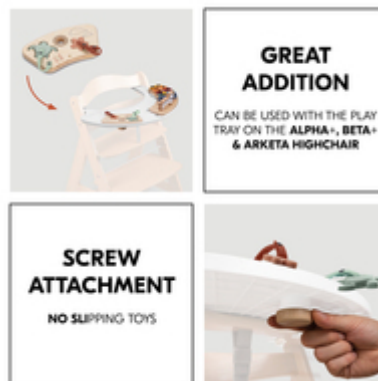

**FOR PUZZLING  
AND GRABBING**

IT FEELS GOOD

Good for development: the structured surfaces of the soft silicone train your baby's sense of touch. For those first feelings of success.

## PERFECT FOR THE HIGHCHAIR

Fixed to the highchair, with no loose parts: with the Play Puzzling S, you can snap the pieces onto the puzzle. You screw the game to the Play Tray of your Alpha+, Beta+ or Arketa highchair.