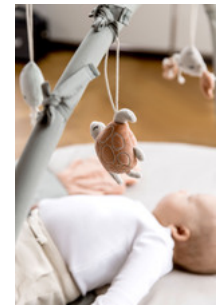

ALWAYS SOMETHING TO DISCOVER

Whether they are lying, sitting or crawling, your clever child will always discover something new on the Relax N Watch play mat. The quilt with toy arch is fun right from birth.

RELAXING PLAYTIME FOR YOUR BABY – AND YOU

The Relax N Watch play quilt and toy arch will keep even the most inquisitive of babies engrossed, leaving you free to enjoy a coffee. So you can both relax together.

RELAX N WATCH

A PLAY MAT WITH LOTS OF SURPRISES

Product Images

STIMULI FOR THE SENSES
ON 95 CM Ø

Lifestyle Images

Relax N Watch: A play mat with lots of surprises

Always something to discover

Whether they are lying, sitting or crawling, your clever child will always discover something new on the Relax N Watch play mat. The quilt with toy arch is fun right from birth.

A glance in the mirror will turn the head of any baby – a great game to stimulate your baby's vision. The arch has animals that make funny noises – great for baby's hearing!

Rustling surprises

Fabric mussels embroidered onto the play quilt allow toy animals to be hidden to surprise your baby. Babies will also love the seaweed that makes rustling sounds.