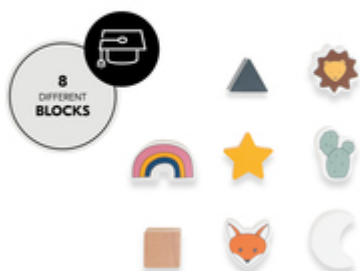

PLAYFUL LEARNING OF HAND-EYE COORDINATION

/

FSC®-CERTIFIED WOOD AND SUBTLE COLOURS

/

EASY TO STORE THANKS TO PRACTICAL DESIGN

SHAPE SORTER PROMOTES THE
HAND-EYE COORDINATION

SHAPE SORTER PROMOTES
HAND-EYE COORDINATION

By playfully finding out which shape fits into which opening, your child trains the coordination between visual perception and fine motor skills.

SUSTAINABLE TOY MADE OF FSC®-
CERTIFIED WOOD

The toy is made of wood that derives from FSC®-certified forests and is therefore fun to play with for a long time. This ensures a sustainable and ecological forestry that protects plants and animals.

RECOGNISE AND NAME
SHAPES AND COLOURS

RECOGNISE AND NAME SHAPES
AND COLOURS

The shape sorter house contains 8 different blocks. By matching them, your child will get a better feeling for shapes and colours.