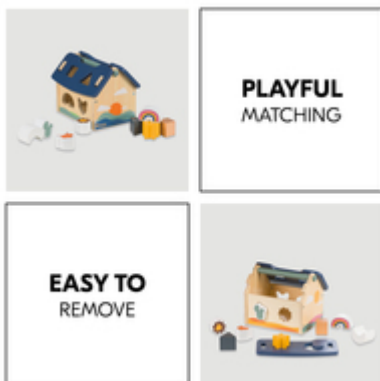

By playfully finding out which shape fits into which opening, your child trains the coordination between visual perception and fine motor skills.

SUSTAINABLE TOY MADE OF FSC®-
CERTIFIED WOOD

The toy is made of wood that derives from FSC®-certified forests and is therefore fun to play with for a long time. This ensures a sustainable and ecological forestry that protects plants and animals.

RECOGNISE AND NAME
SHAPES AND COLOURS

RECOGNISE AND NAME SHAPES
AND COLOURS

The shape sorter house contains 8 different blocks. By matching them, your child will get a better feeling for shapes and colours.

BLOCKS CAN BE STACKED ON TOP OF EACH OTHER

For more variety, your child can also stack the individual blocks on top of each other.

BLOCKS CAN ALSO BE STACKED

BLOCKS CAN BE EASILY REMOVED FROM THE CUBE

Once your child has successfully matched all the blocks, they can open the roof of the house and take the colourful blocks out again.